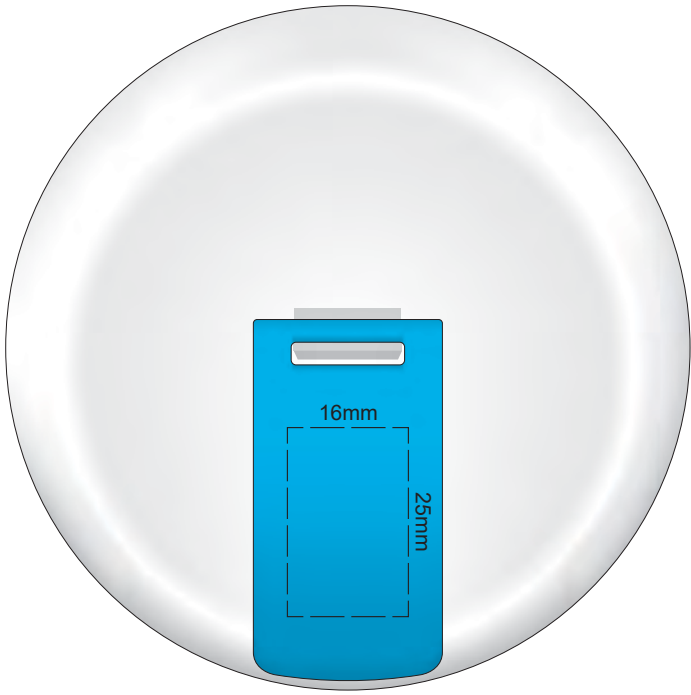

Flip & Lid colour	Band colour	Cup colour
White	White	White
Yellow	Yellow	Yellow
Orange	Orange	Orange
Pink	Pink	Pink
Red	Red	Red
Light Green	Light Green	Light Green
Green	Green	Green
Teal	Teal	Teal
Blue	Blue	Blue
Dark Blue	Dark Blue	Dark Blue
Purple	Purple	White with X
Black	Black	Black

100% of Actual Size
Pad Print

100% of Actual Size
Pad Print

SIDE 1

SIDE 2

Flip & Lid colour	Band colour	Cup colour
White	White	White
Yellow	Yellow	Yellow
Orange	Orange	Orange
Pink	Pink	Pink
Red	Red	Red
Light Green	Light Green	Light Green
Green	Green	Green
Teal	Teal	Teal
Blue	Blue	Blue
Dark Blue	Dark Blue	Dark Blue
Purple	Purple	White with X
Grey	Grey	Grey

100% of Actual Size
Screen Print (one colour)

100% of Actual Size
Screen Print (one colour)
Double sided template front & back

Red Line = Exact opposites of the product
(centre artwork to the red line)

Flip & Lid colour	Band colour	Cup colour
Grey	Grey	Grey
White	White	White
Yellow	Yellow	Yellow
Orange	Orange	Orange
Pink	Pink	Pink
Red	Red	Red
Light Green	Light Green	Light Green
Green	Green	Green
Teal	Teal	Teal
Blue	Blue	Blue
Dark Blue	Dark Blue	Dark Blue
Dark Blue	Dark Blue	Dark Blue
Purple	Purple	White with X
Black	Black	Black

100% of Actual Size
Silicone Digital Print
Debossed

SIDE 1

SIDE 2

100% of Actual Size
Digital Packaging Print
FRONT

Artwork will be printed directly onto the product via CMYK printing (no white), colours will not be vibrant due to white ink not being available for this process.