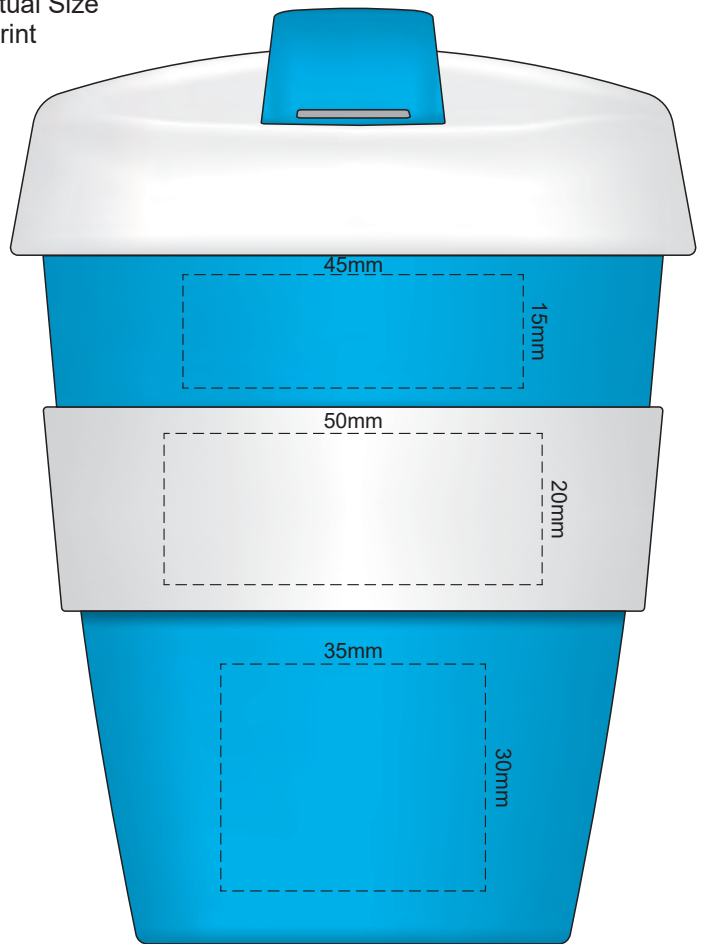

Flip & Lid colour	Band colour	Cup colour
White	White	White
Yellow	Yellow	Yellow
Orange	Orange	Orange
Pink	Pink	Pink
Red	Red	Red
Light Green	Light Green	Light Green
Green	Green	Green
Teal	Teal	Teal
Blue	Blue	Blue
Dark Blue	Dark Blue	Dark Blue
Purple	Purple	White with X
Black	Black	Black

100% of Actual Size
Pad Print

100% of Actual Size
Pad Print

SIDE 1

SIDE 2

Flip & Lid colour	Band colour	Cup colour
White	White	White
Yellow	Yellow	Yellow
Orange	Orange	Orange
Pink	Pink	Pink
Red	Red	Red
Light Green	Light Green	Light Green
Green	Green	Green
Teal	Teal	Teal
Blue	Blue	Blue
Dark Blue	Dark Blue	Dark Blue
Purple	Purple	White with X
Grey	Grey	Grey

100% of Actual Size
Screen Print (one colour)

100% of Actual Size
Screen Print (one colour)
Double sided template front & back

Red Line = Exact opposites of the product
(centre artwork to the red line)

Flip & Lid colour	Band colour	Cup colour
Grey	Grey	Grey
White	White	White
Yellow	Yellow	Yellow
Orange	Orange	Orange
Pink	Pink	Pink
Red	Red	Red
Light Green	Light Green	Light Green
Green	Green	Green
Teal	Teal	Teal
Blue	Blue	Blue
Dark Blue	Dark Blue	Dark Blue
Dark Blue	Dark Blue	Dark Blue
Purple	Purple	White with X
Black	Black	Black

100% of Actual Size
Silicone Digital Print
Debossed

SIDE 1

SIDE 2

100% of Actual Size
Digital Packaging Print
FRONT

Artwork will be printed directly onto the product via CMYK printing (no white), colours will not be vibrant due to white ink not being available for this process.