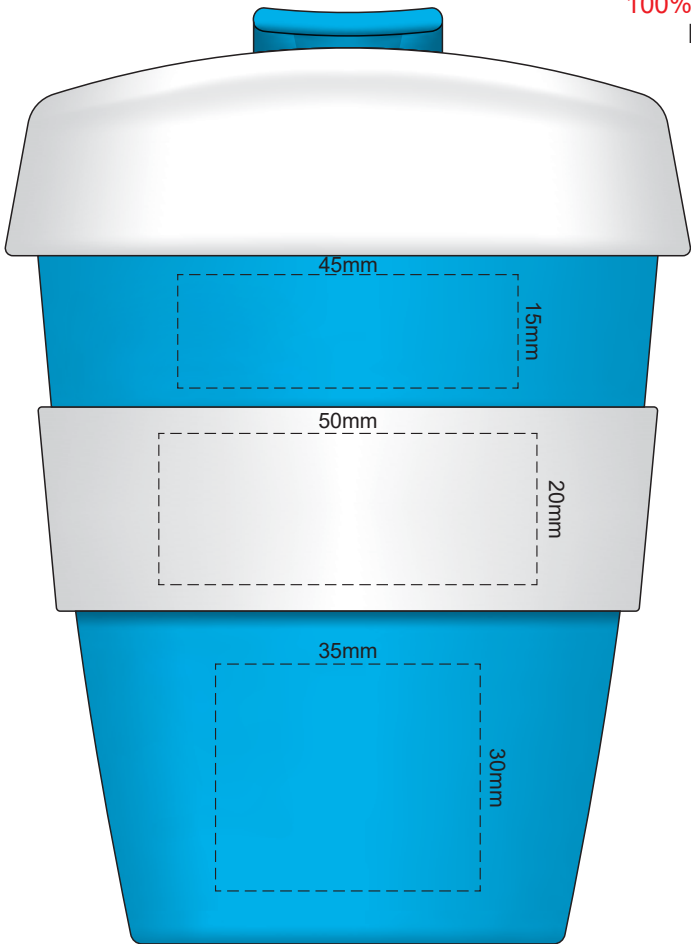

Flip & Lid colour	Band colour	Cup colour
White	White	White
Yellow	Yellow	Yellow
Orange	Orange	Orange
Pink	Pink	Pink
Red	Red	Red
Light Green	Light Green	Light Green
Green	Green	Green
Teal	Teal	Teal
Blue	Blue	Blue
Dark Blue	Dark Blue	Dark Blue
Purple	Purple	White with X
Black	Black	Black

100% of Actual Size
Pad Print

100% of Actual Size
Pad Print

SIDE 1

SIDE 2

Flip & Lid colour	Band colour	Cup colour
White	White	White
Yellow	Yellow	Yellow
Orange	Orange	Orange
Pink	Pink	Pink
Red	Red	Red
Light Green	Light Green	Light Green
Green	Green	Green
Teal	Teal	Teal
Blue	Blue	Blue
Dark Blue	Dark Blue	Dark Blue
Purple	Purple	White with X
Grey	Grey	Grey

100% of Actual Size
Screen Print (one colour)

100% of Actual Size
Screen Print (one colour)
Double sided template front & back

Red Line = Exact opposites of the product
(centre artwork to the red line)

Flip & Lid colour	Band colour	Cup colour
Grey	Grey	Grey
White	White	White
Yellow	Yellow	Yellow
Orange	Orange	Orange
Pink	Pink	Pink
Red	Red	Red
Light Green	Light Green	Light Green
Green	Green	Green
Teal	Teal	Teal
Blue	Blue	Blue
Dark Blue	Dark Blue	Dark Blue
Dark Blue	Dark Blue	Dark Blue
Purple	Purple	White with X
Black	Black	Black

100% of Actual Size
Silicone Digital Print
Debossed

SIDE 1

SIDE 2

100% of Actual Size
Digital Packaging Print
FRONT

Artwork will be printed directly onto the product via CMYK printing (no white), colours will not be vibrant due to white ink not being available for this process.