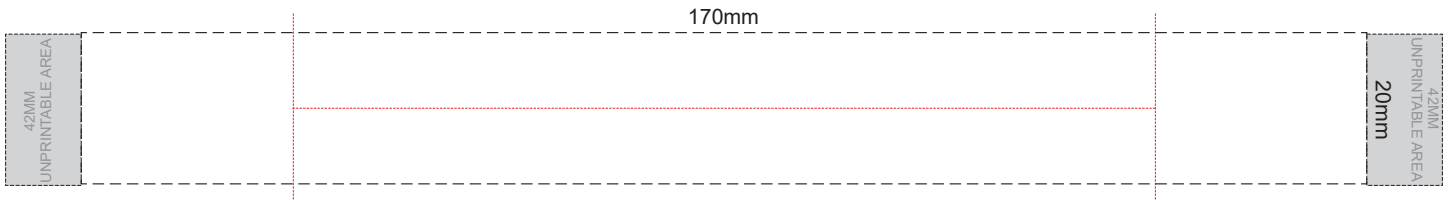

100% of Actual Size
Pad Print

100% of Actual Size
Pad Print

SIDE 1

SIDE 2

Flip & Lid colour	Band colour	Cup colour
White	White	White
Yellow	Yellow	Yellow
Orange	Orange	Orange
Pink	Pink	Pink
Red	Red	Red
Light Green	Light Green	Light Green
Green	Green	Green
Teal	Teal	Teal
Blue	Blue	Blue
Dark Blue	Dark Blue	Dark Blue
Purple	Purple	White with X
Grey	Grey	Grey

100% of Actual Size
Screen Print (one colour)

100% of Actual Size
Screen Print (one colour)
Double sided template front & back

Red Line = Exact opposites of the product
(centre artwork to the red line)

Flip & Lid colour	Band colour	Cup colour
Grey	Grey	Grey
White	White	White
Yellow	Yellow	Yellow
Orange	Orange	Orange
Pink	Pink	Pink
Red	Red	Red
Light Green	Light Green	Light Green
Green	Green	Green
Teal	Teal	Teal
Blue	Blue	Blue
Dark Blue	Dark Blue	Dark Blue
Dark Blue	Dark Blue	Dark Blue
Purple	Purple	White with X
Black	Black	Black

100% of Actual Size
Silicone Digital Print
Debossed

SIDE 1

SIDE 2

100% of Actual Size
Digital Packaging Print
FRONT

Artwork will be printed directly onto the product via CMYK printing (no white), colours will not be vibrant due to white ink not being available for this process.