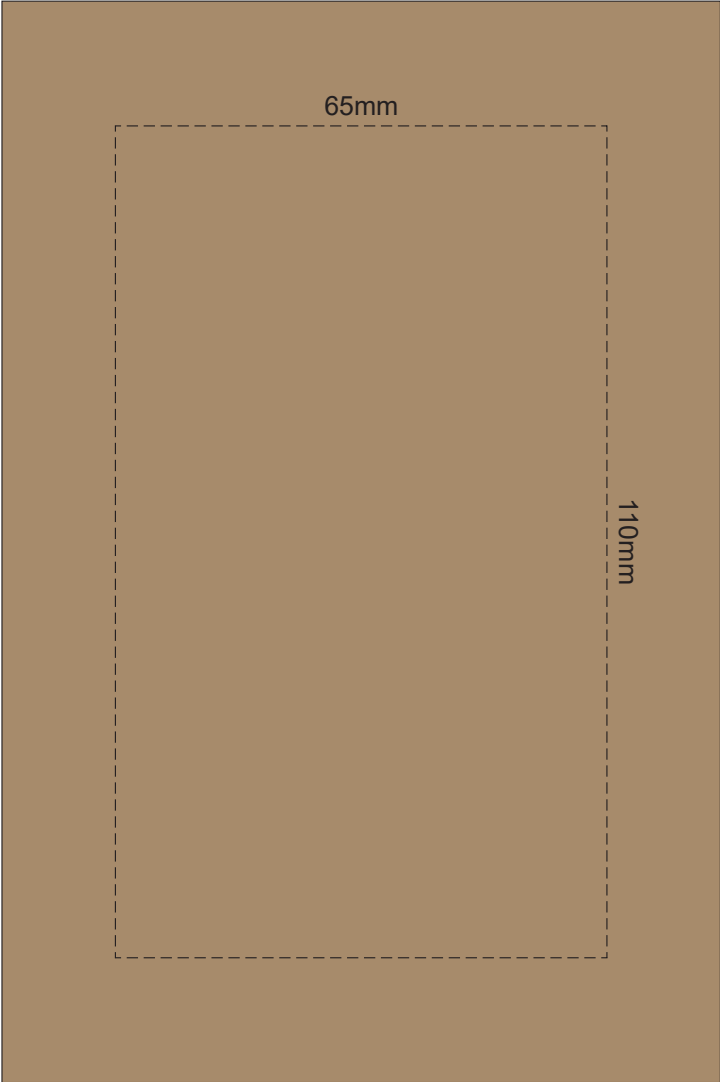

100% of Actual Size
Pad Print

100% of Actual Size
Pad Print

SIDE 1

SIDE 2

Flip & Lid colour	Band colour	Cup colour
White	White	White
Yellow	Yellow	Yellow
Orange	Orange	Orange
Pink	Pink	Pink
Red	Red	Red
Light Green	Light Green	Light Green
Green	Green	Green
Teal	Teal	Teal
Blue	Blue	Blue
Dark Blue	Dark Blue	Dark Blue
Purple	Purple	White with X
Grey	Grey	Grey

100% of Actual Size
Screen Print (one colour)

100% of Actual Size
Screen Print (one colour)
Double sided template front & back

Red Line = Exact opposites of the product
(centre artwork to the red line)

Flip & Lid colour	Band colour	Cup colour
Grey	Grey	Grey
White	White	White
Yellow	Yellow	Yellow
Orange	Orange	Orange
Pink	Pink	Pink
Red	Red	Red
Light Green	Light Green	Light Green
Green	Green	Green
Teal	Teal	Teal
Blue	Blue	Blue
Dark Blue	Dark Blue	Dark Blue
Dark Blue	Dark Blue	Dark Blue
Purple	Purple	White with X
Black	Black	Black

100% of Actual Size
Silicone Digital Print
Debossed

SIDE 1

SIDE 2

100% of Actual Size
Digital Packaging Print
FRONT

Artwork will be printed directly onto the product via CMYK printing (no white), colours will not be vibrant due to white ink not being available for this process.