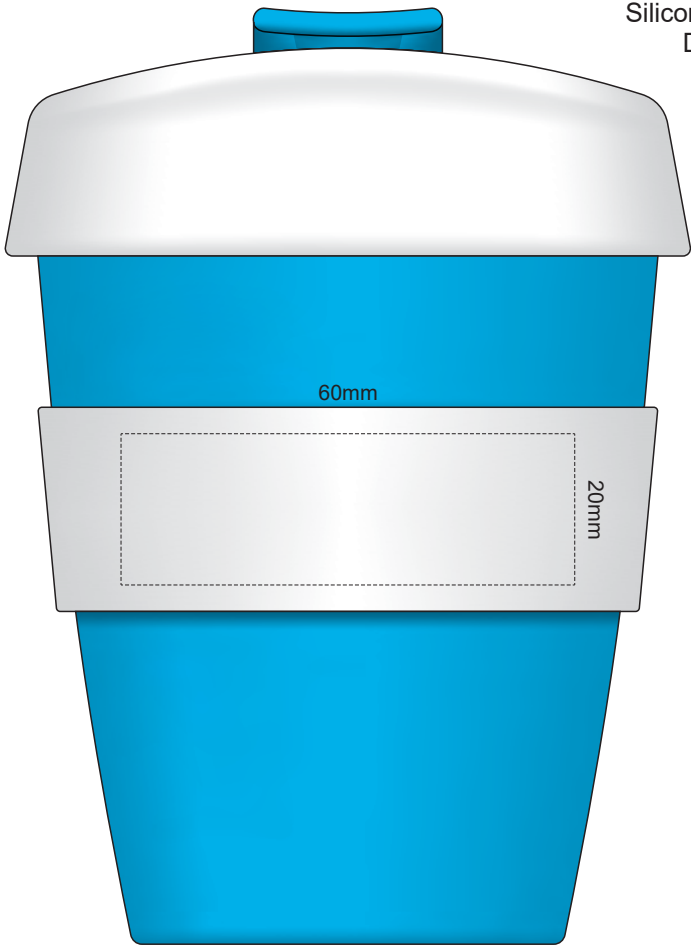

100% of Actual Size
Pad Print

100% of Actual Size
Pad Print

SIDE 1

SIDE 2

Flip & Lid colour	Band colour	Cup colour
White	White	White
Yellow	Yellow	Yellow
Orange	Orange	Orange
Pink	Pink	Pink
Red	Red	Red
Light Green	Light Green	Light Green
Green	Green	Green
Teal	Teal	Teal
Blue	Blue	Blue
Dark Blue	Dark Blue	Dark Blue
Purple	Purple	White with X
Grey	Grey	Grey

100% of Actual Size
Screen Print (one colour)

100% of Actual Size
Screen Print (one colour)
Double sided template front & back

Red Line = Exact opposites of the product
(centre artwork to the red line)

Flip & Lid colour	Band colour	Cup colour
Grey	Grey	Grey
White	White	White
Yellow	Yellow	Yellow
Orange	Orange	Orange
Pink	Pink	Pink
Red	Red	Red
Light Green	Light Green	Light Green
Green	Green	Green
Teal	Teal	Teal
Blue	Blue	Blue
Dark Blue	Dark Blue	Dark Blue
Dark Blue	Dark Blue	Dark Blue
Purple	Purple	White with X
Black	Black	Black

100% of Actual Size
Silicone Digital Print
Debossed

SIDE 1

SIDE 2

100% of Actual Size
Digital Packaging Print
FRONT

Artwork will be printed directly onto the product via CMYK printing (no white), colours will not be vibrant due to white ink not being available for this process.