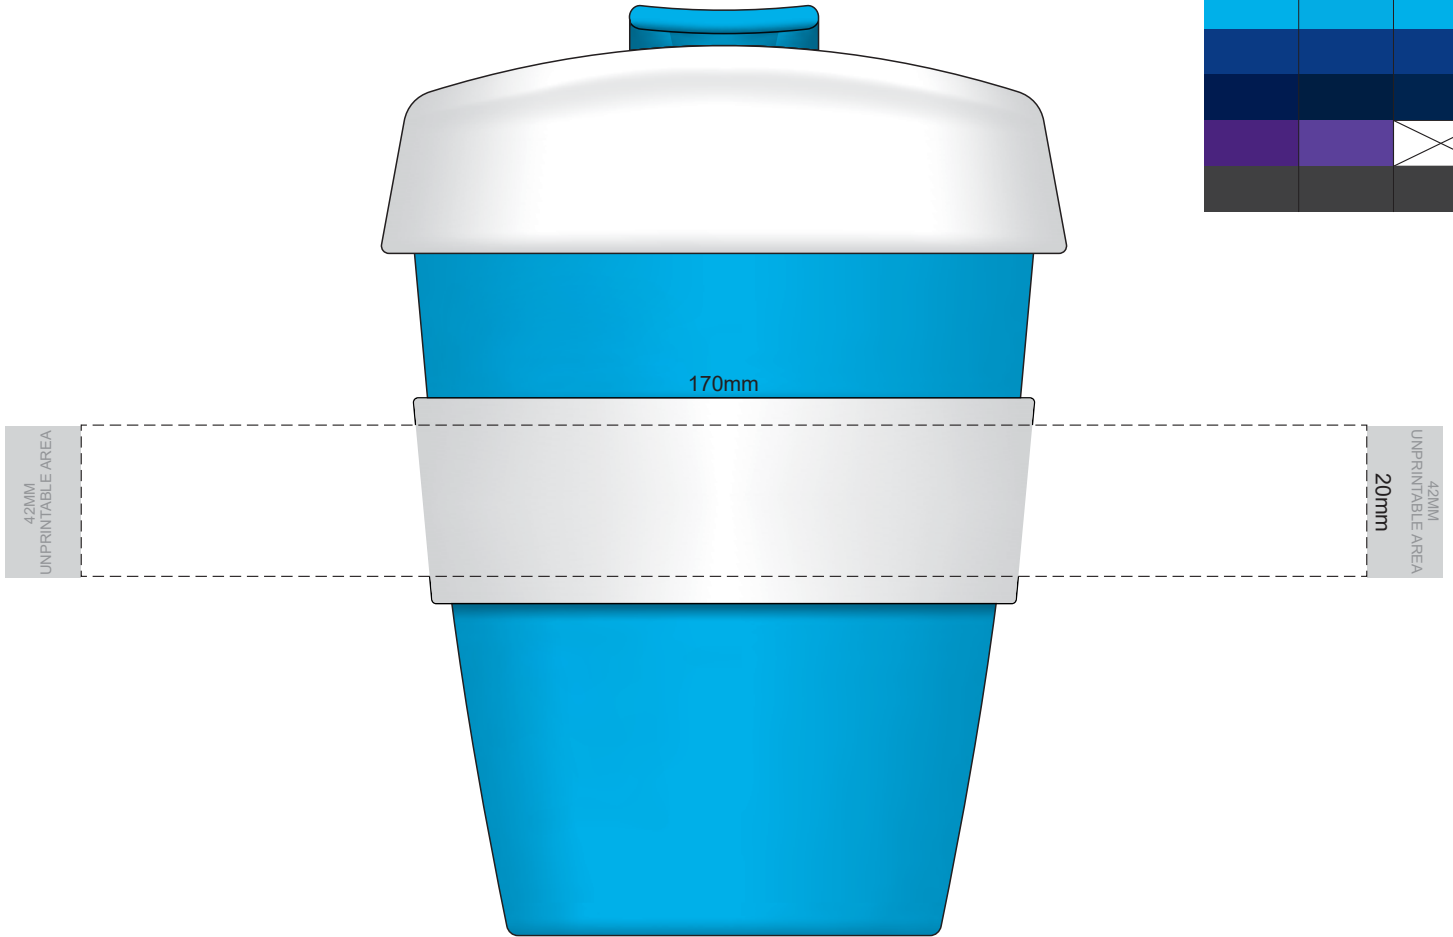

100% of Actual Size
Pad Print

100% of Actual Size
Pad Print

SIDE 1

SIDE 2

Flip & Lid colour	Band colour	Cup colour
White	White	White
Yellow	Yellow	Yellow
Orange	Orange	Orange
Pink	Pink	Pink
Red	Red	Red
Light Green	Light Green	Light Green
Green	Green	Green
Teal	Teal	Teal
Blue	Blue	Blue
Dark Blue	Dark Blue	Dark Blue
Purple	Purple	White with X
Grey	Grey	Grey

100% of Actual Size
Screen Print (one colour)

100% of Actual Size
Screen Print (one colour)
Double sided template front & back

Red Line = Exact opposites of the product
(centre artwork to the red line)

Flip & Lid colour	Band colour	Cup colour
Grey	Grey	Grey
White	White	White
Yellow	Yellow	Yellow
Orange	Orange	Orange
Pink	Pink	Pink
Red	Red	Red
Light Green	Light Green	Light Green
Green	Green	Green
Teal	Teal	Teal
Blue	Blue	Blue
Dark Blue	Dark Blue	Dark Blue
Dark Blue	Dark Blue	Dark Blue
Purple	Purple	White with X
Black	Black	Black

100% of Actual Size
Silicone Digital Print
Debossed

SIDE 1

SIDE 2

100% of Actual Size
Digital Packaging Print
FRONT

Artwork will be printed directly onto the product via CMYK printing (no white), colours will not be vibrant due to white ink not being available for this process.