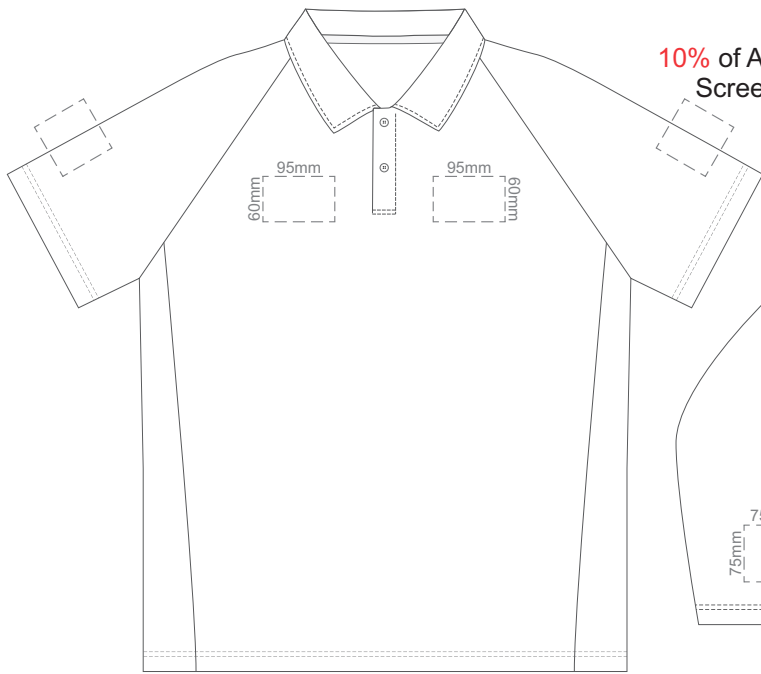

10% of Actual Size
Screen Print

FRONT ADULT 2XL