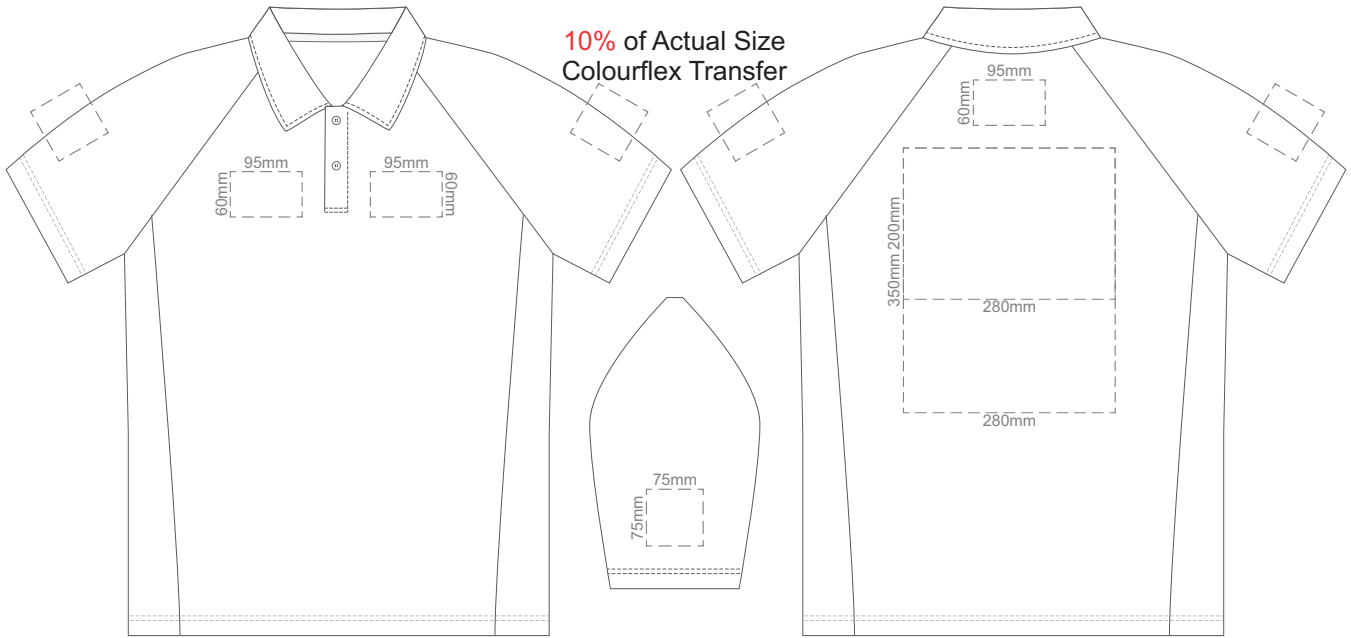

FRONT ADULT LARGE

BACK ADULT LARGE

Print area 280x200mm can be rotated to best suit.

10% of Actual Size
Embroidery