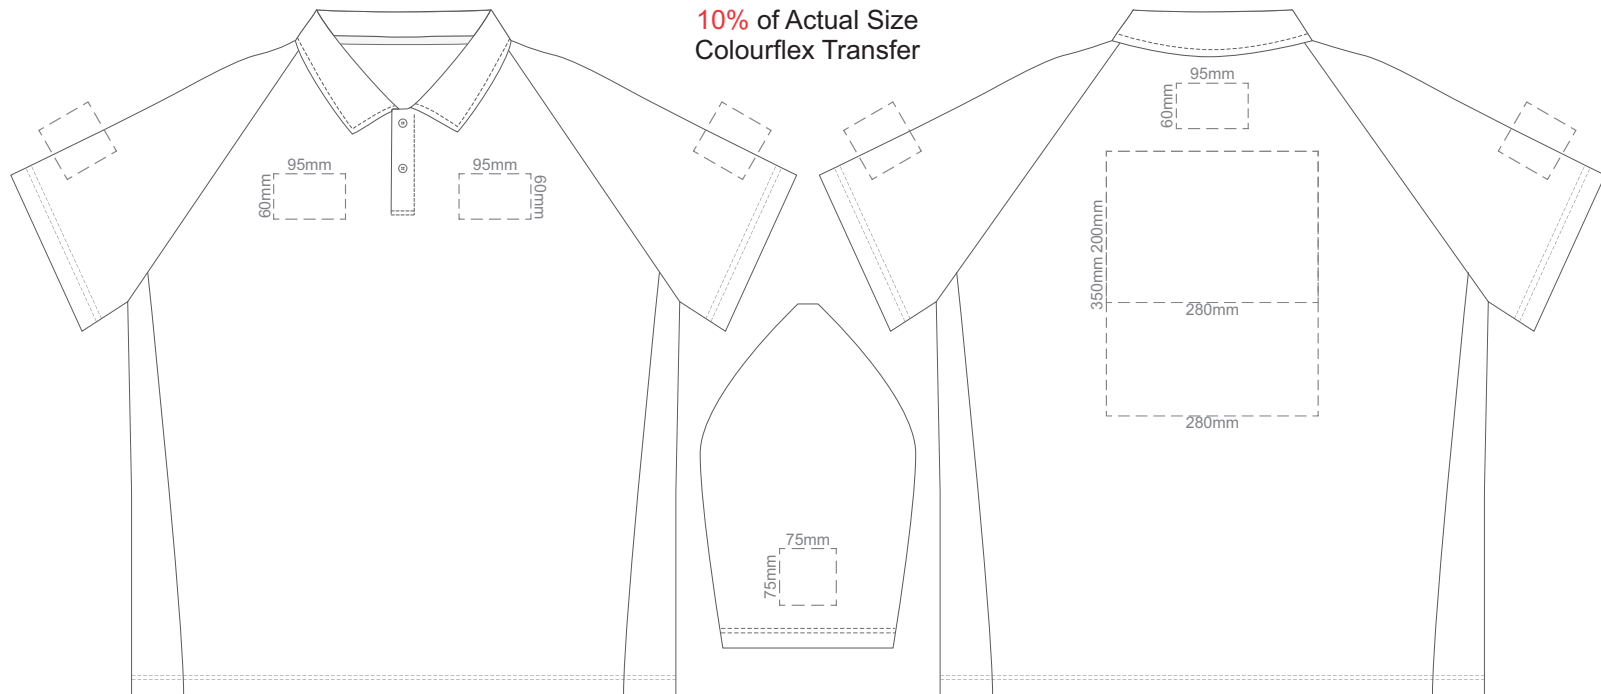

FRONT ADULT 4XL

BACK ADULT 4XL