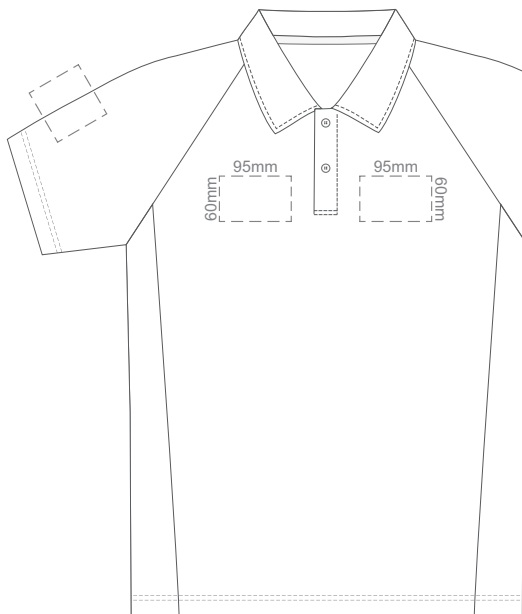

10% of Actual Size  
Screen Print

10% of Actual Size  
Colourflex Transfer

10% of Actual Size  
Embroidery

10% of Actual Size  
Screen Print

**FRONT ADULT MEDIUM**

**BACK ADULT MEDIUM**

10% of Actual Size  
Colourflex Transfer

**FRONT ADULT MEDIUM**

Print area 280x200mm can be rotated to best suit.

**BACK ADULT MEDIUM**

10% of Actual Size  
Embroidery

**FRONT ADULT MEDIUM**

**BACK ADULT MEDIUM**

10% of Actual Size  
Screen Print

**FRONT ADULT LARGE**

**BACK ADULT LARGE**

10% of Actual Size  
Colourflex Transfer

**FRONT ADULT LARGE**

**BACK ADULT LARGE**

Print area 280x200mm can be rotated to best suit.

10% of Actual Size  
Embroidery

**FRONT ADULT LARGE**

**FRONT ADULT 4XL**

**BACK ADULT 4XL**

Print area 280x200mm can be rotated to best suit.

10% of Actual Size  
Embroidery