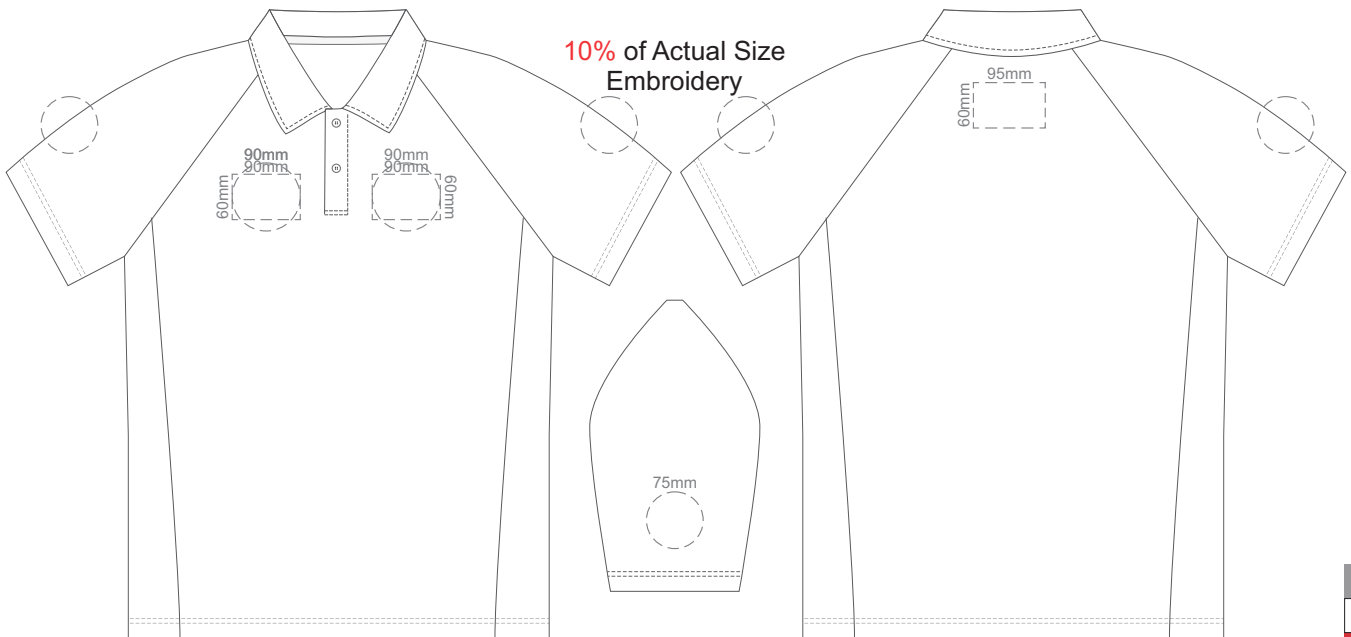

**FRONT ADULT MEDIUM**

Print area 280x200mm can be rotated to best suit.

**BACK ADULT MEDIUM**

10% of Actual Size  
Embroidery

**FRONT ADULT MEDIUM**

**BACK ADULT MEDIUM**

10% of Actual Size  
Screen Print

**FRONT ADULT LARGE**

**BACK ADULT LARGE**

10% of Actual Size  
Colourflex Transfer

**FRONT ADULT LARGE**

**BACK ADULT LARGE**

Print area 280x200mm can be rotated to best suit.

10% of Actual Size  
Embroidery

**FRONT ADULT LARGE**

**BACK ADULT LARGE**

**FRONT ADULT XL**

**BACK ADULT XL**

**FRONT ADULT XL**

**BACK ADULT XL**

Print area 280x200mm can be rotated to best suit.

**FRONT ADULT XL**

**BACK ADULT XL**

10% of Actual Size  
Screen Print

**FRONT ADULT 2XL**

**BACK ADULT 2XL**

10% of Actual Size  
Colourflex Transfer

**FRONT ADULT 2XL**

**BACK ADULT 2XL**

Print area 280x200mm can be rotated to best suit.

10% of Actual Size  
Embroidery