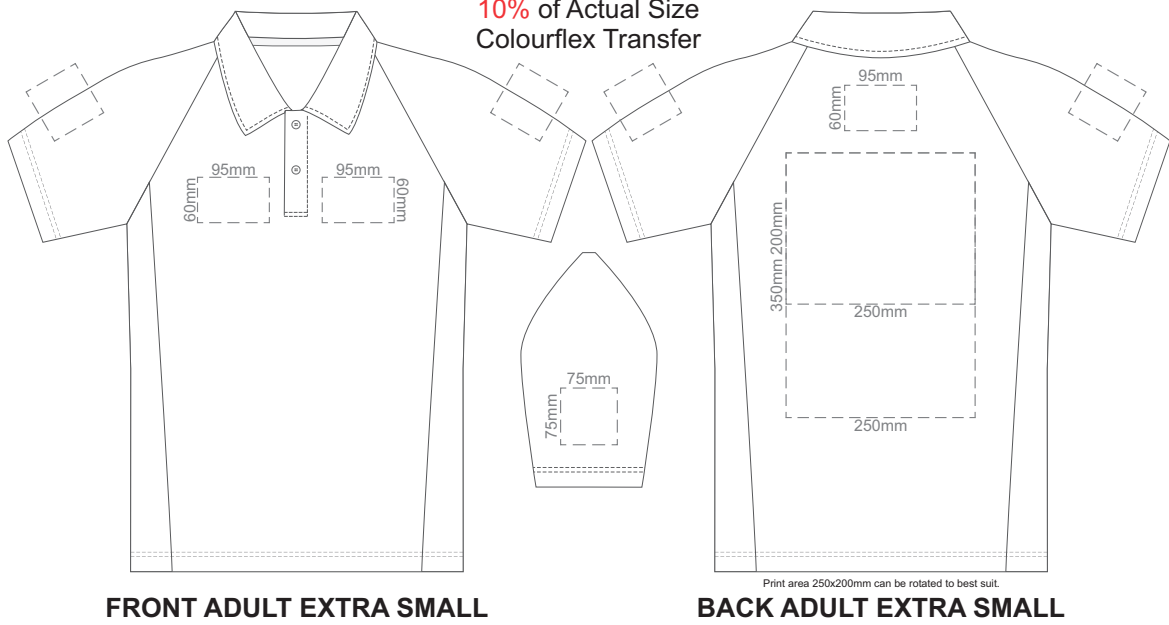

10% of Actual Size  
Screen Print

10% of Actual Size  
Colourflex Transfer

10% of Actual Size  
Embroidery

10% of Actual Size  
Screen Print

**FRONT ADULT MEDIUM**

**BACK ADULT MEDIUM**

10% of Actual Size  
Colourflex Transfer

**FRONT ADULT MEDIUM**

Print area 280x200mm can be rotated to best suit.

**BACK ADULT MEDIUM**

10% of Actual Size  
Embroidery

**FRONT ADULT MEDIUM**

**BACK ADULT MEDIUM**

10% of Actual Size  
Screen Print

**FRONT ADULT LARGE**

**BACK ADULT LARGE**

10% of Actual Size  
Colourflex Transfer

**FRONT ADULT LARGE**

**BACK ADULT LARGE**

Print area 280x200mm can be rotated to best suit.

10% of Actual Size  
Embroidery

**FRONT ADULT LARGE**

**FRONT ADULT 4XL**

**BACK ADULT 4XL**

Print area 280x200mm can be rotated to best suit.

10% of Actual Size  
Embroidery