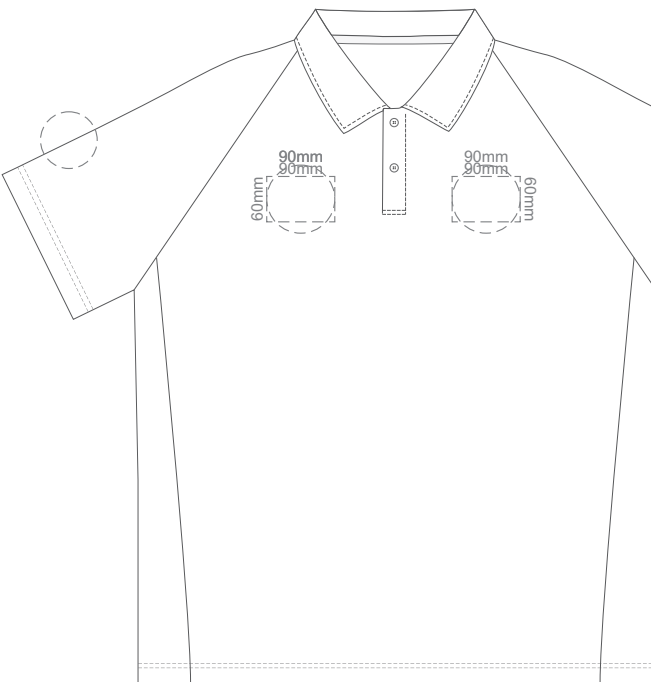

10% of Actual Size
Embroidery

FRONT ADULT 3XL