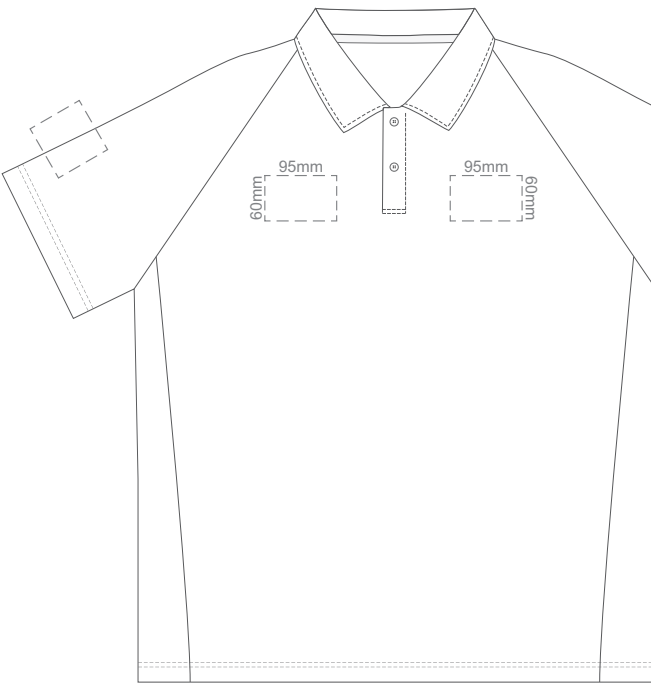

10% of Actual Size
Screen Print

FRONT ADULT 3XL

10% of Actual Size
Colourflex Transfer