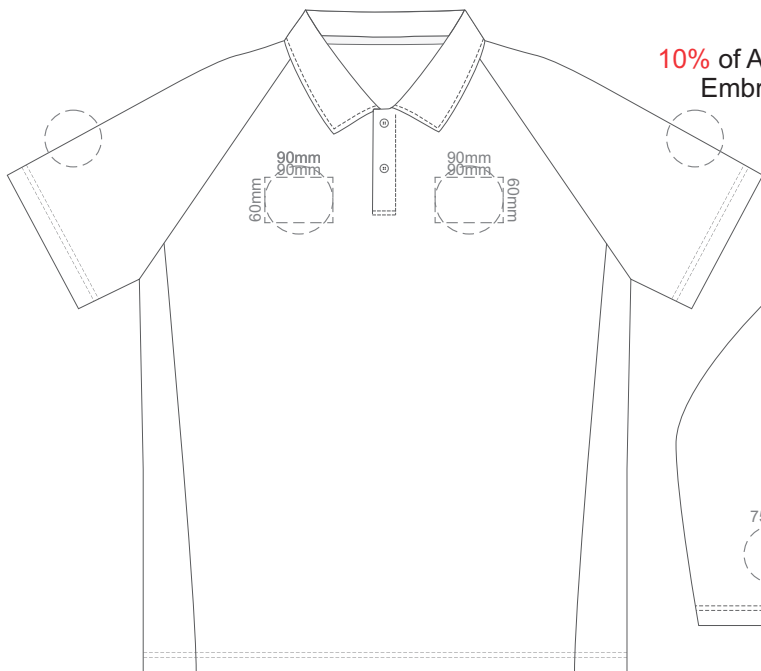

10% of Actual Size
Embroidery

FRONT ADULT 2XL