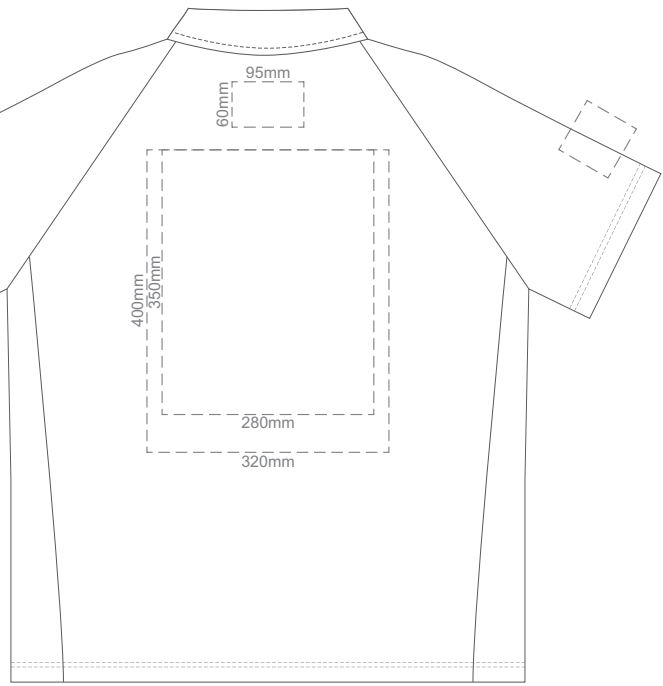

BACK ADULT 3XL