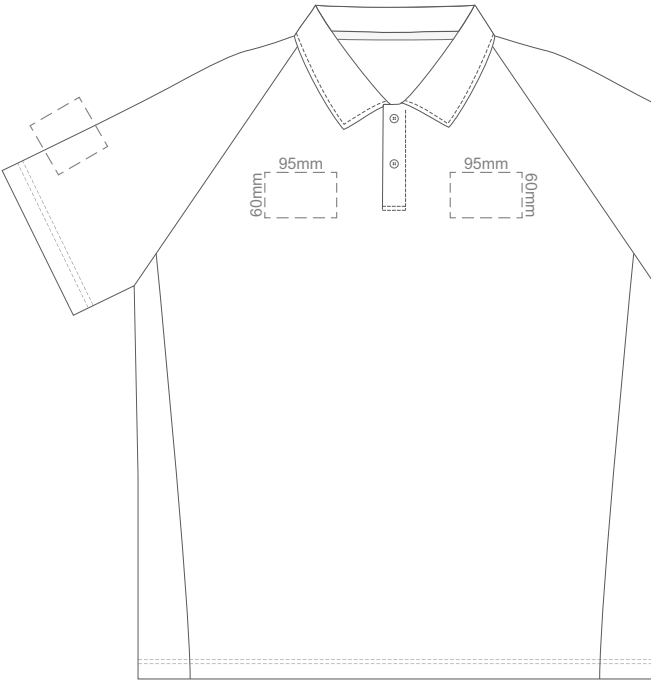

FRONT ADULT 3XL