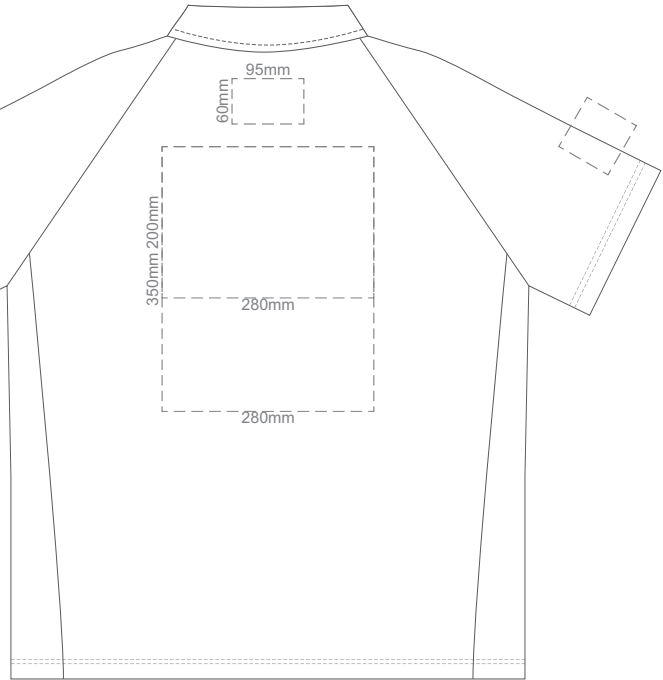

BACK ADULT 3XL