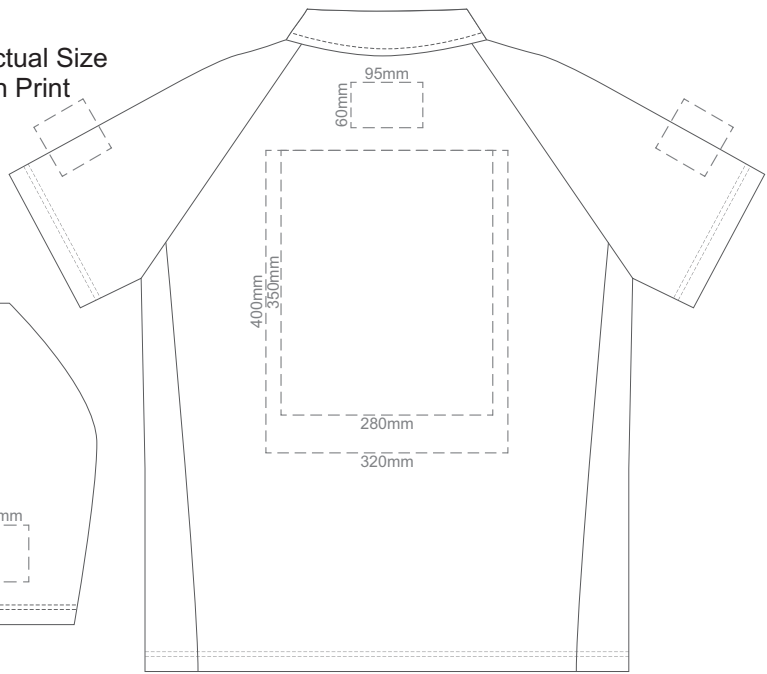

BACK ADULT 2XL