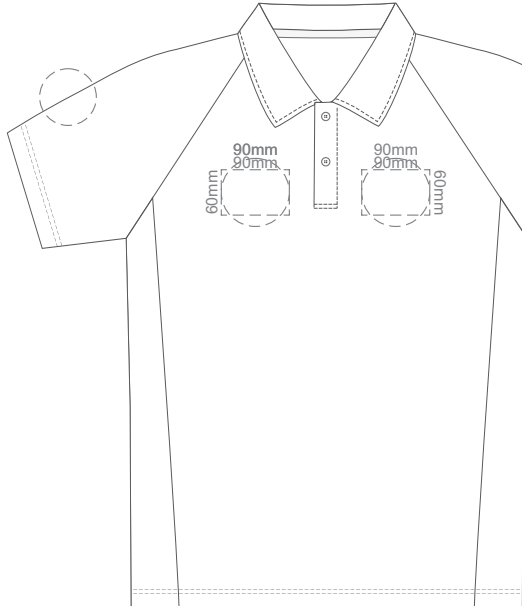

10% of Actual Size  
Screen Print

10% of Actual Size  
Colourflex Transfer

10% of Actual Size  
Embroidery

10% of Actual Size  
Screen Print

**FRONT ADULT MEDIUM**

**BACK ADULT MEDIUM**

10% of Actual Size  
Colourflex Transfer

**FRONT ADULT MEDIUM**

Print area 280x200mm can be rotated to best suit.

**BACK ADULT MEDIUM**

10% of Actual Size  
Embroidery

**FRONT ADULT MEDIUM**

**BACK ADULT MEDIUM**

10% of Actual Size  
Screen Print

**FRONT ADULT LARGE**

**BACK ADULT LARGE**

10% of Actual Size  
Colourflex Transfer

**FRONT ADULT LARGE**

**BACK ADULT LARGE**

Print area 280x200mm can be rotated to best suit.

10% of Actual Size  
Embroidery

**FRONT ADULT LARGE**

**FRONT ADULT 4XL**

**BACK ADULT 4XL**

Print area 280x200mm can be rotated to best suit.

10% of Actual Size  
Embroidery