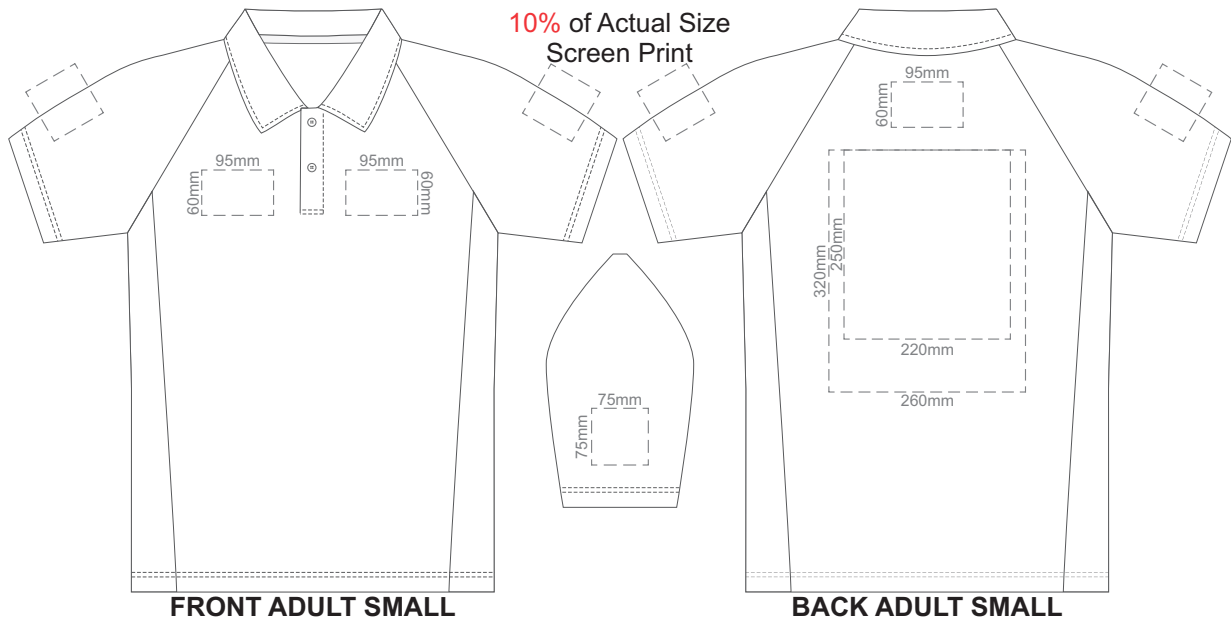

10% of Actual Size  
Screen Print

10% of Actual Size  
Colourflex Transfer

10% of Actual Size  
Embroidery

10% of Actual Size  
Screen Print

**FRONT ADULT MEDIUM**

**BACK ADULT MEDIUM**

10% of Actual Size  
Colourflex Transfer

**FRONT ADULT MEDIUM**

Print area 280x200mm can be rotated to best suit.

**BACK ADULT MEDIUM**

10% of Actual Size  
Embroidery

**FRONT ADULT MEDIUM**

**BACK ADULT MEDIUM**

10% of Actual Size  
Screen Print

**FRONT ADULT LARGE**

**BACK ADULT LARGE**

10% of Actual Size  
Colourflex Transfer

**FRONT ADULT LARGE**

**BACK ADULT LARGE**

Print area 280x200mm can be rotated to best suit.

10% of Actual Size  
Embroidery

**FRONT ADULT LARGE**

**FRONT ADULT 4XL**

**BACK ADULT 4XL**

Print area 280x200mm can be rotated to best suit.

10% of Actual Size  
Embroidery