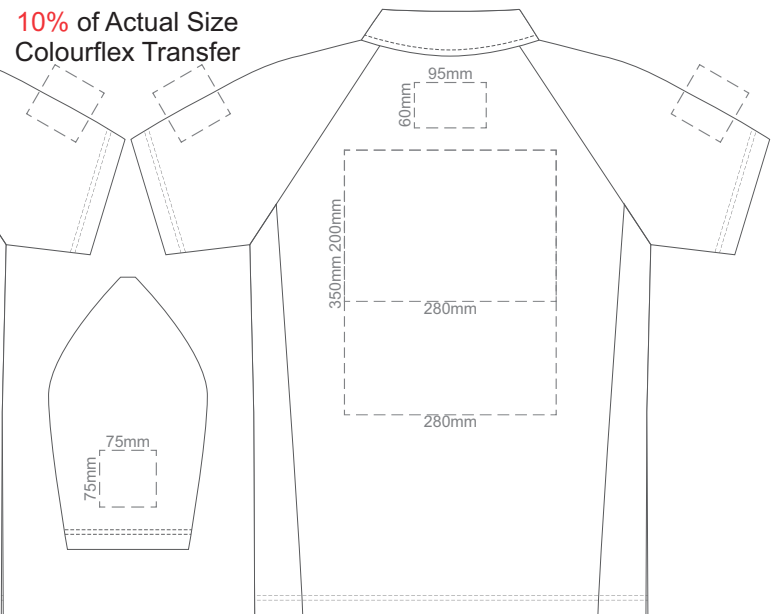

10% of Actual Size  
Screen Print

10% of Actual Size  
Colourflex Transfer

10% of Actual Size  
Embroidery

10% of Actual Size  
Screen Print

**FRONT ADULT MEDIUM**

**BACK ADULT MEDIUM**

10% of Actual Size  
Colourflex Transfer

**FRONT ADULT MEDIUM**

Print area 280x200mm can be rotated to best suit.

**BACK ADULT MEDIUM**

10% of Actual Size  
Embroidery

**FRONT ADULT MEDIUM**

**BACK ADULT MEDIUM**

10% of Actual Size  
Screen Print

**FRONT ADULT LARGE**

**BACK ADULT LARGE**

10% of Actual Size  
Colourflex Transfer

**FRONT ADULT LARGE**

**BACK ADULT LARGE**

Print area 280x200mm can be rotated to best suit.

10% of Actual Size  
Embroidery

**FRONT ADULT LARGE**

**FRONT ADULT 4XL**

**BACK ADULT 4XL**

Print area 280x200mm can be rotated to best suit.

10% of Actual Size  
Embroidery