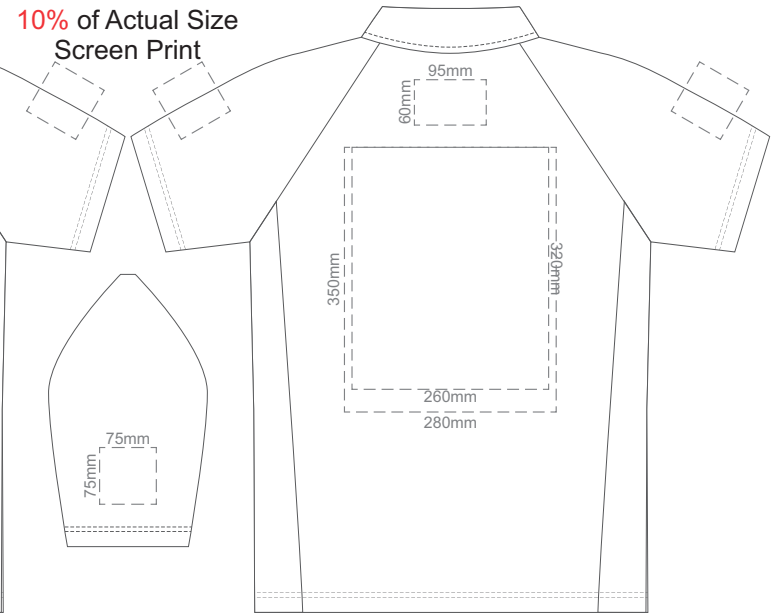

10% of Actual Size  
Screen Print

10% of Actual Size  
Colourflex Transfer

10% of Actual Size  
Embroidery

10% of Actual Size  
Screen Print

**FRONT ADULT MEDIUM**

**BACK ADULT MEDIUM**

10% of Actual Size  
Colourflex Transfer

**FRONT ADULT MEDIUM**

Print area 280x200mm can be rotated to best suit.

**BACK ADULT MEDIUM**

10% of Actual Size  
Embroidery

**FRONT ADULT MEDIUM**

**BACK ADULT MEDIUM**

10% of Actual Size  
Screen Print

**FRONT ADULT LARGE**

**BACK ADULT LARGE**

10% of Actual Size  
Colourflex Transfer

**FRONT ADULT LARGE**

**BACK ADULT LARGE**

Print area 280x200mm can be rotated to best suit.

10% of Actual Size  
Embroidery

**FRONT ADULT LARGE**

**FRONT ADULT 4XL**

**BACK ADULT 4XL**

Print area 280x200mm can be rotated to best suit.

10% of Actual Size  
Embroidery