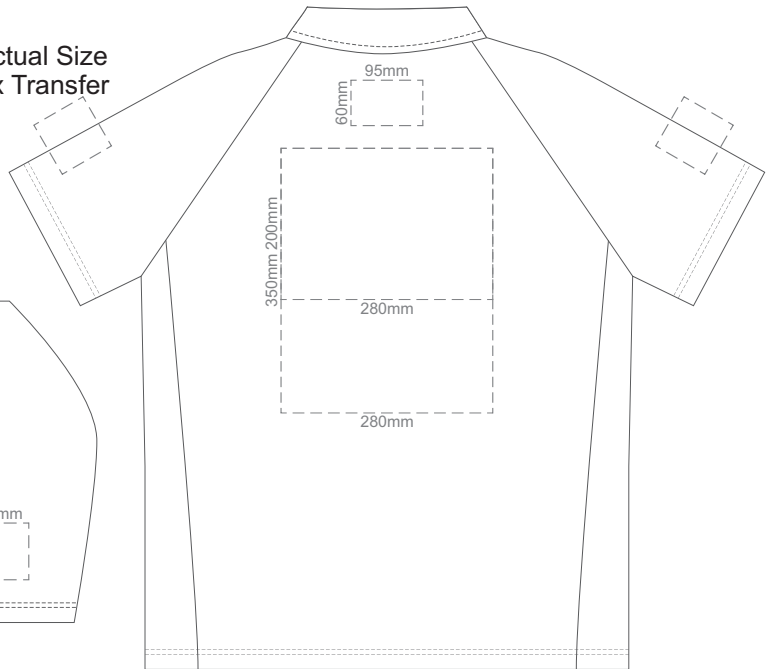

BACK ADULT 2XL