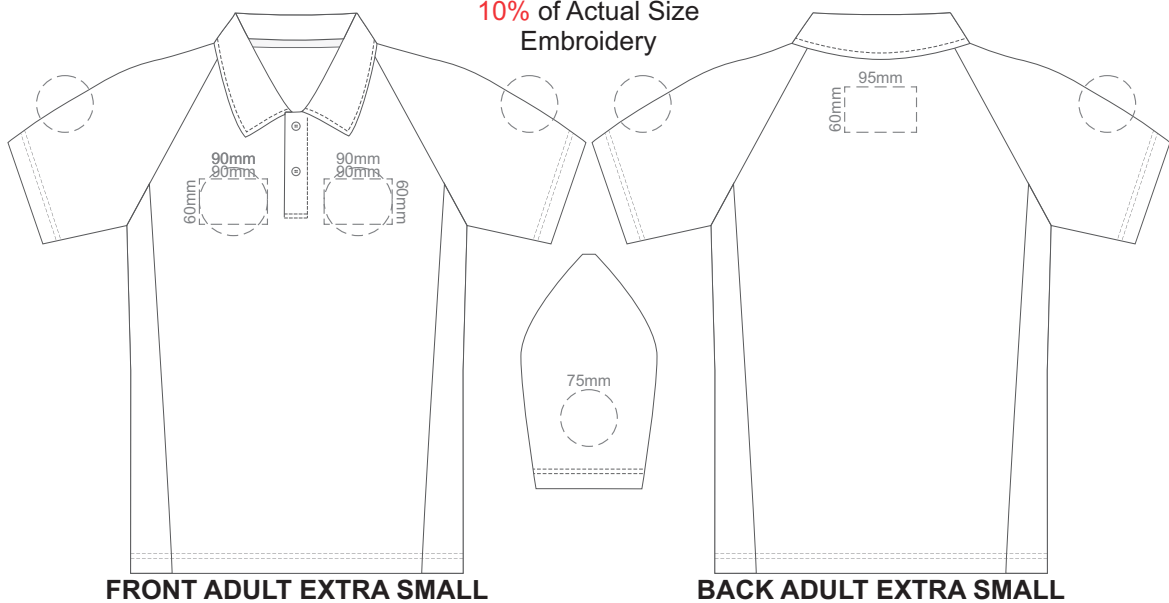

10% of Actual Size  
Screen Print

10% of Actual Size  
Colourflex Transfer

10% of Actual Size  
Embroidery

10% of Actual Size  
Screen Print

**FRONT ADULT MEDIUM**

**BACK ADULT MEDIUM**

10% of Actual Size  
Colourflex Transfer

**FRONT ADULT MEDIUM**

Print area 280x200mm can be rotated to best suit.

**BACK ADULT MEDIUM**

10% of Actual Size  
Embroidery

**FRONT ADULT MEDIUM**

**BACK ADULT MEDIUM**

10% of Actual Size  
Screen Print

**FRONT ADULT LARGE**

**BACK ADULT LARGE**

10% of Actual Size  
Colourflex Transfer

**FRONT ADULT LARGE**

**BACK ADULT LARGE**

Print area 280x200mm can be rotated to best suit.

10% of Actual Size  
Embroidery

**FRONT ADULT LARGE**

**FRONT ADULT 4XL**

**BACK ADULT 4XL**

Print area 280x200mm can be rotated to best suit.

10% of Actual Size  
Embroidery