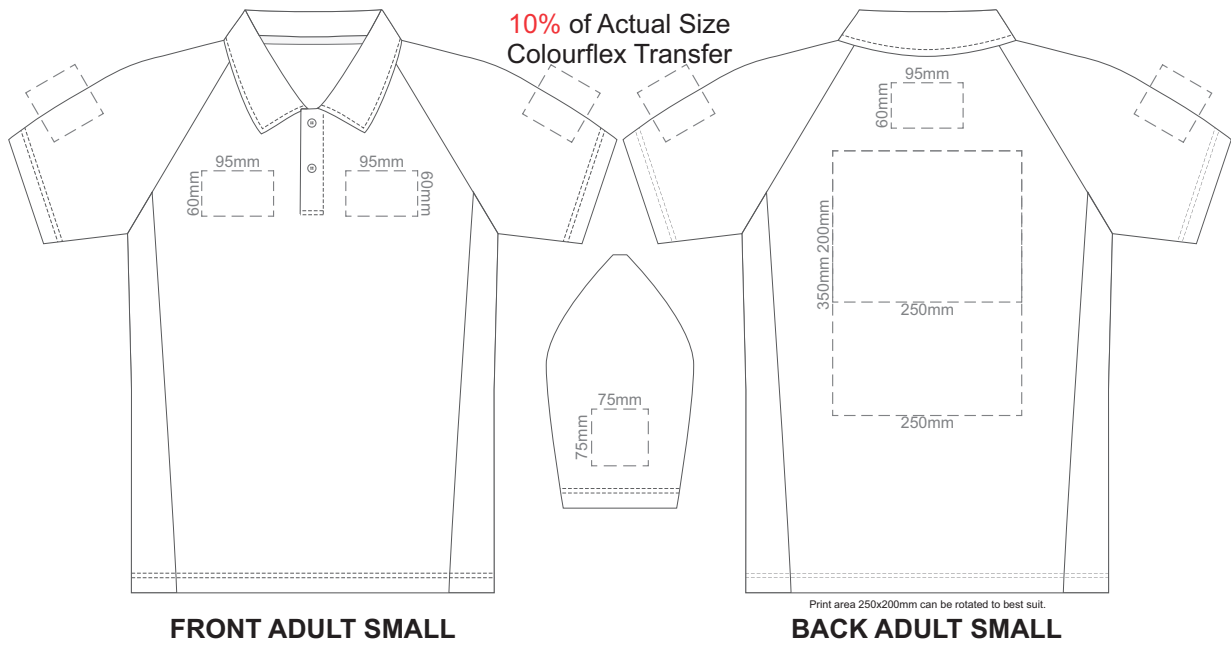

10% of Actual Size  
Screen Print

10% of Actual Size  
Colourflex Transfer

10% of Actual Size  
Embroidery

10% of Actual Size  
Screen Print

**FRONT ADULT MEDIUM**

**BACK ADULT MEDIUM**

10% of Actual Size  
Colourflex Transfer

**FRONT ADULT MEDIUM**

Print area 280x200mm can be rotated to best suit.

**BACK ADULT MEDIUM**

10% of Actual Size  
Embroidery

**FRONT ADULT MEDIUM**

**BACK ADULT MEDIUM**

10% of Actual Size  
Screen Print

**FRONT ADULT LARGE**

**BACK ADULT LARGE**

10% of Actual Size  
Colourflex Transfer

**FRONT ADULT LARGE**

**BACK ADULT LARGE**

Print area 280x200mm can be rotated to best suit.

10% of Actual Size  
Embroidery

**FRONT ADULT LARGE**

**FRONT ADULT 4XL**

**BACK ADULT 4XL**

Print area 280x200mm can be rotated to best suit.

10% of Actual Size  
Embroidery