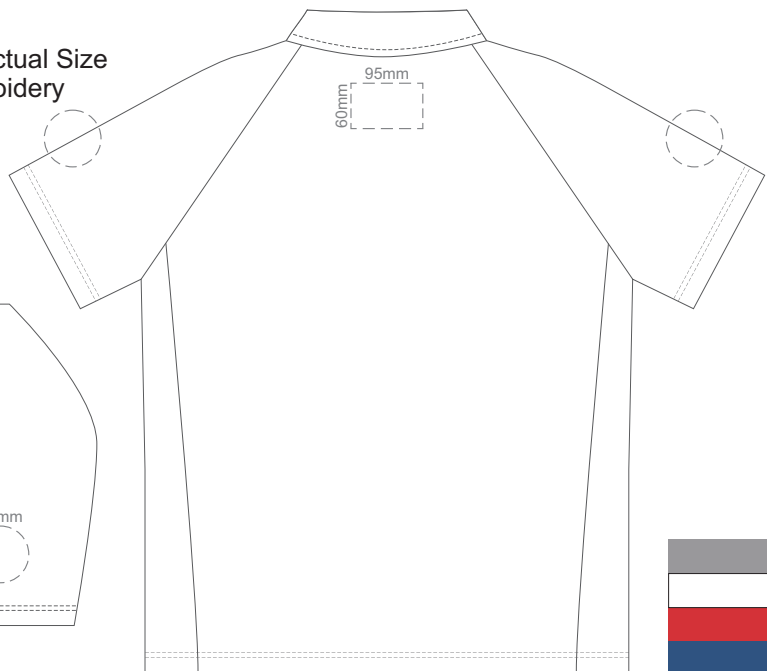

BACK ADULT 2XL