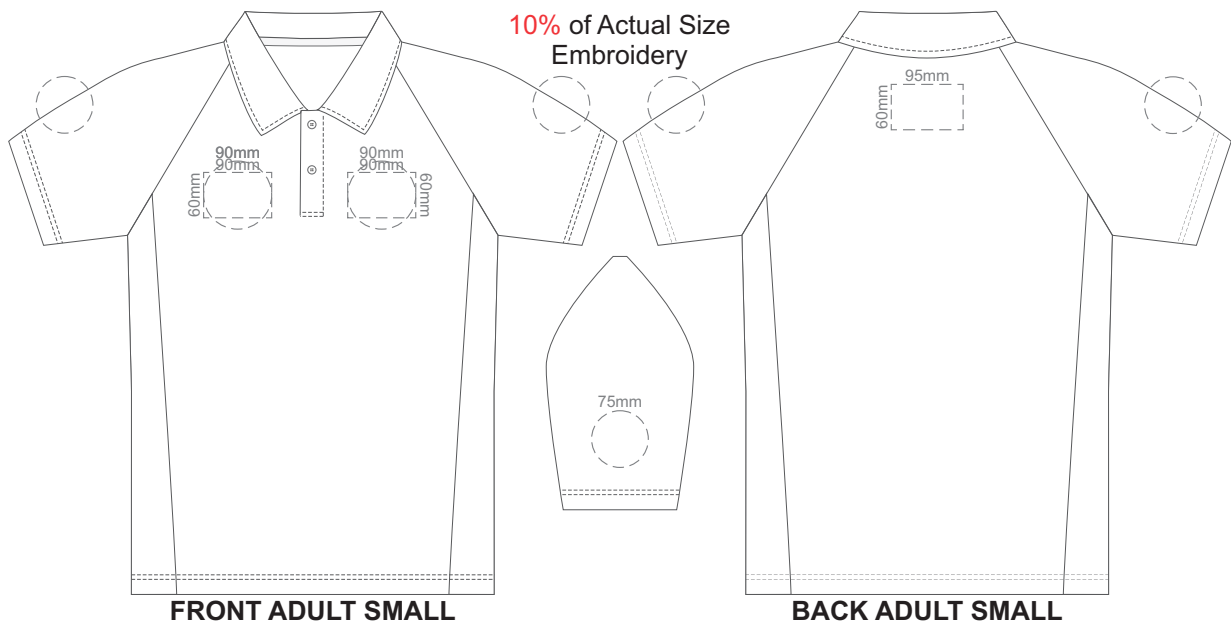

10% of Actual Size  
Screen Print

10% of Actual Size  
Colourflex Transfer

10% of Actual Size  
Embroidery

10% of Actual Size  
Screen Print

**FRONT ADULT MEDIUM**

**BACK ADULT MEDIUM**

10% of Actual Size  
Colourflex Transfer

**FRONT ADULT MEDIUM**

Print area 280x200mm can be rotated to best suit.

**BACK ADULT MEDIUM**

10% of Actual Size  
Embroidery

**FRONT ADULT MEDIUM**

**BACK ADULT MEDIUM**

10% of Actual Size  
Screen Print

**FRONT ADULT LARGE**

**BACK ADULT LARGE**

10% of Actual Size  
Colourflex Transfer

**FRONT ADULT LARGE**

**BACK ADULT LARGE**

Print area 280x200mm can be rotated to best suit.

10% of Actual Size  
Embroidery

**FRONT ADULT LARGE**

**FRONT ADULT 4XL**

**BACK ADULT 4XL**

Print area 280x200mm can be rotated to best suit.

10% of Actual Size  
Embroidery