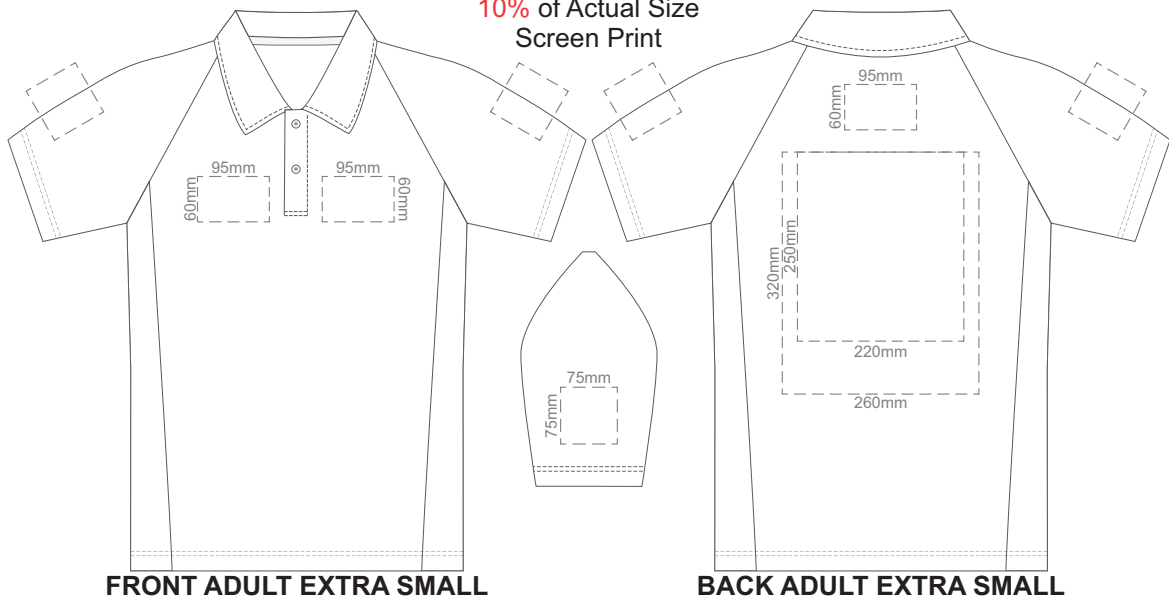

10% of Actual Size  
Screen Print

10% of Actual Size  
Colourflex Transfer

10% of Actual Size  
Embroidery

10% of Actual Size  
Screen Print

**FRONT ADULT MEDIUM**

**BACK ADULT MEDIUM**

10% of Actual Size  
Colourflex Transfer

**FRONT ADULT MEDIUM**

Print area 280x200mm can be rotated to best suit.

**BACK ADULT MEDIUM**

10% of Actual Size  
Embroidery

**FRONT ADULT MEDIUM**

**BACK ADULT MEDIUM**

10% of Actual Size  
Screen Print

**FRONT ADULT LARGE**

**BACK ADULT LARGE**

10% of Actual Size  
Colourflex Transfer

**FRONT ADULT LARGE**

**BACK ADULT LARGE**

Print area 280x200mm can be rotated to best suit.

10% of Actual Size  
Embroidery

**FRONT ADULT LARGE**

**FRONT ADULT 4XL**

**BACK ADULT 4XL**

Print area 280x200mm can be rotated to best suit.

10% of Actual Size  
Embroidery