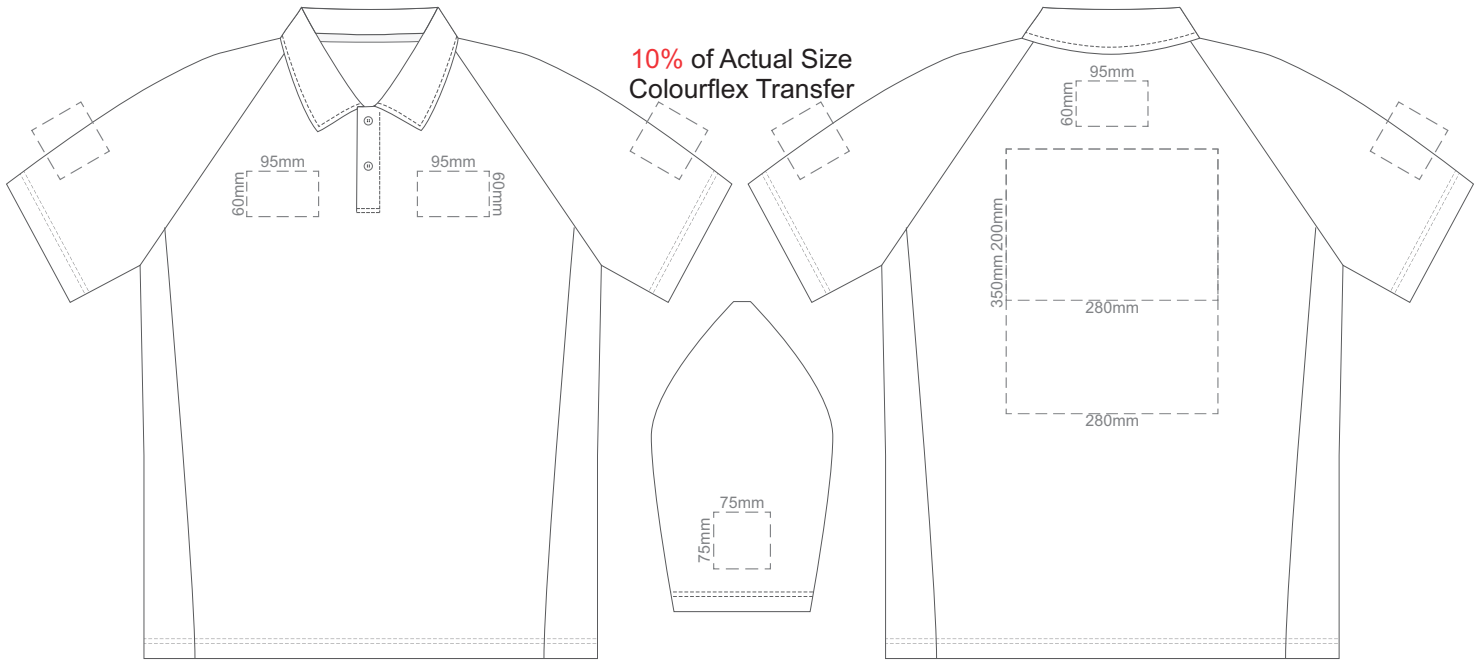

FRONT ADULT XL

BACK ADULT XL