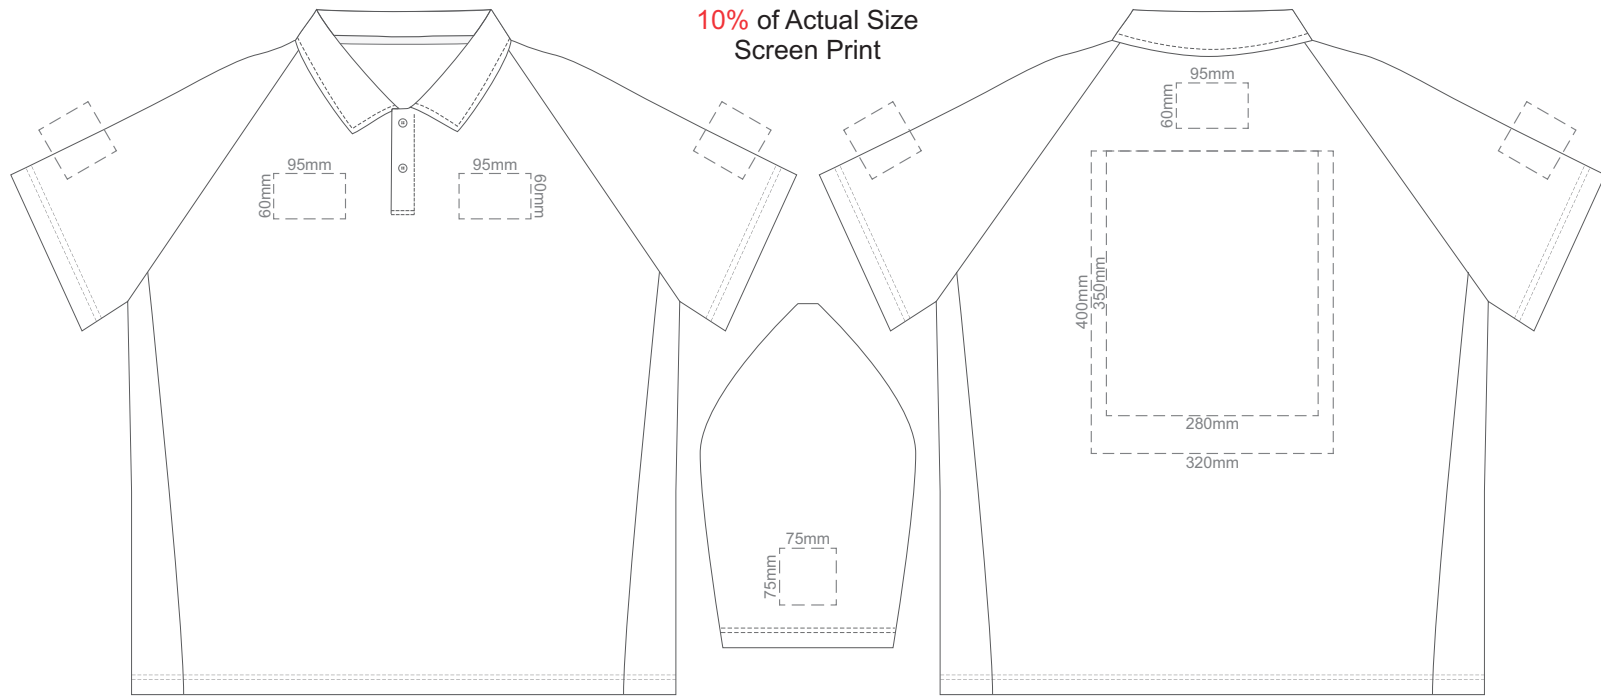

10% of Actual Size
Screen Print

FRONT ADULT 4XL

BACK ADULT 4XL

10% of Actual Size
Colourflex Transfer