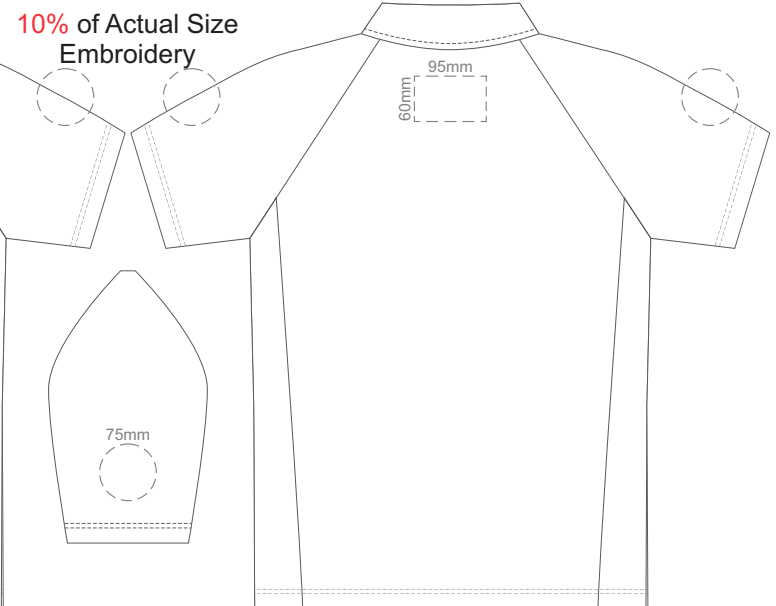

BACK ADULT MEDIUM