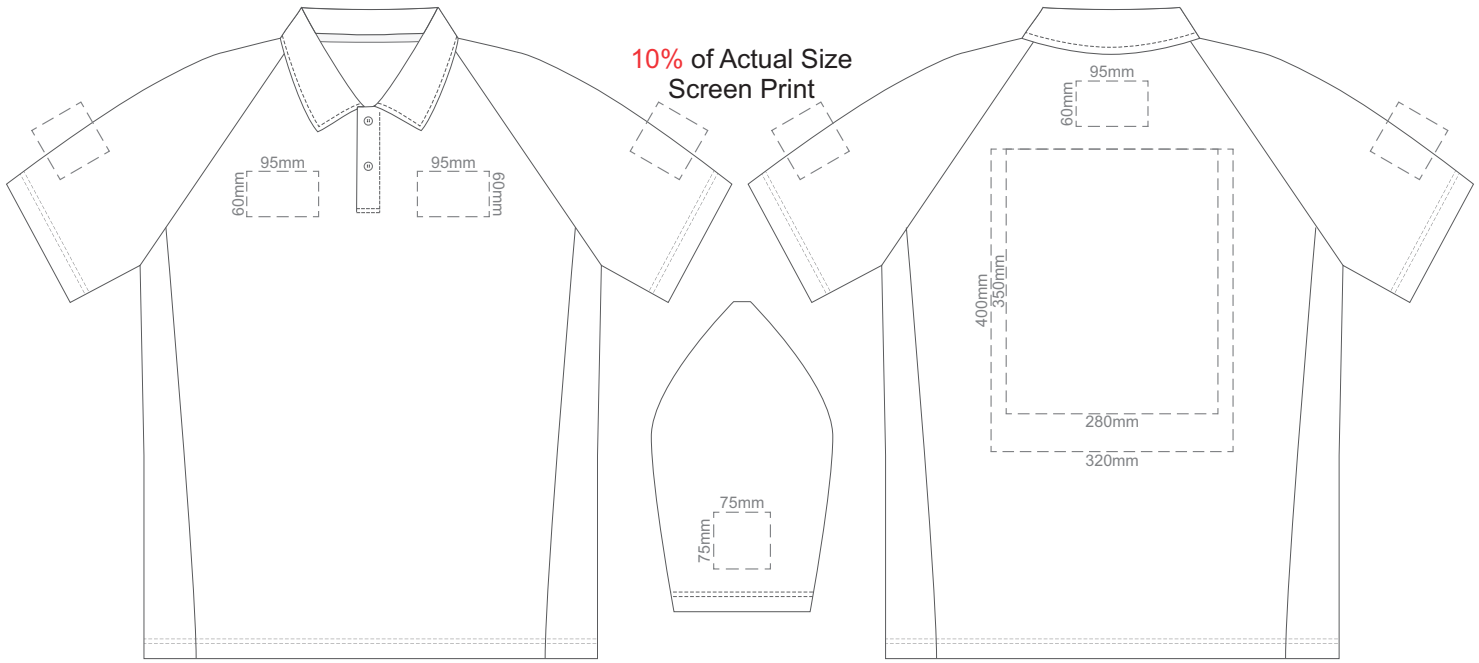

FRONT ADULT XL

BACK ADULT XL