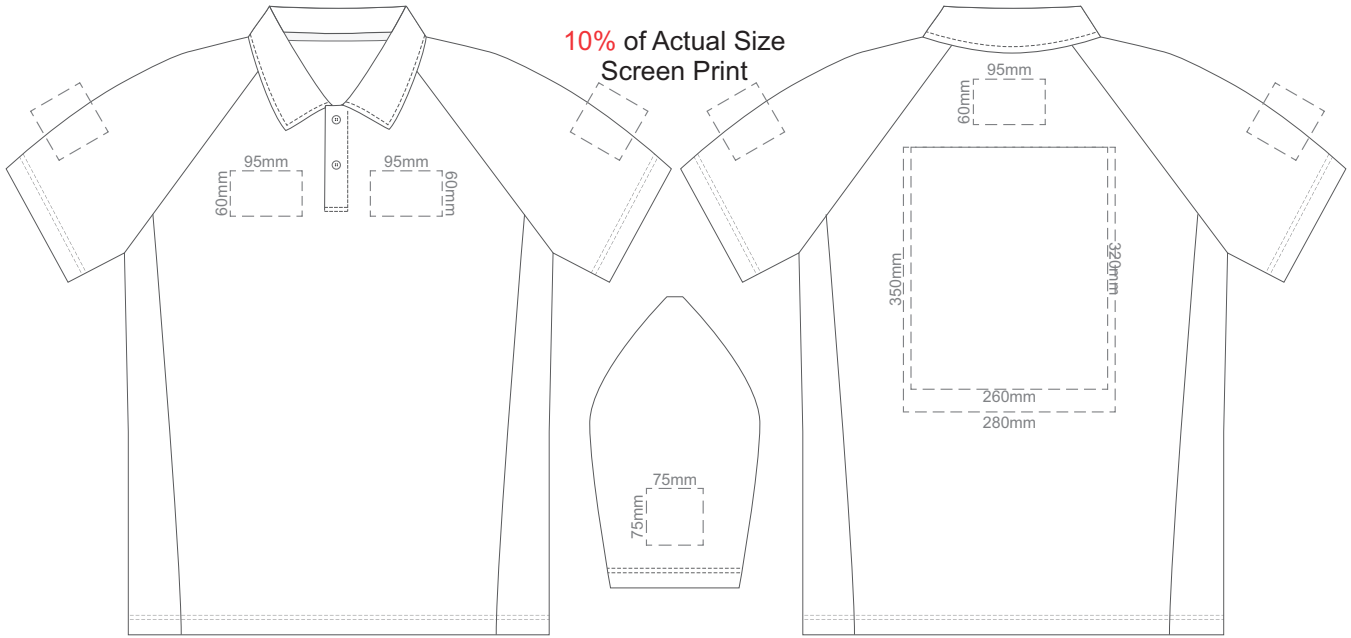

FRONT ADULT MEDIUM

BACK ADULT MEDIUM

10% of Actual Size
Screen Print

10% of Actual Size
Colourflex Transfer