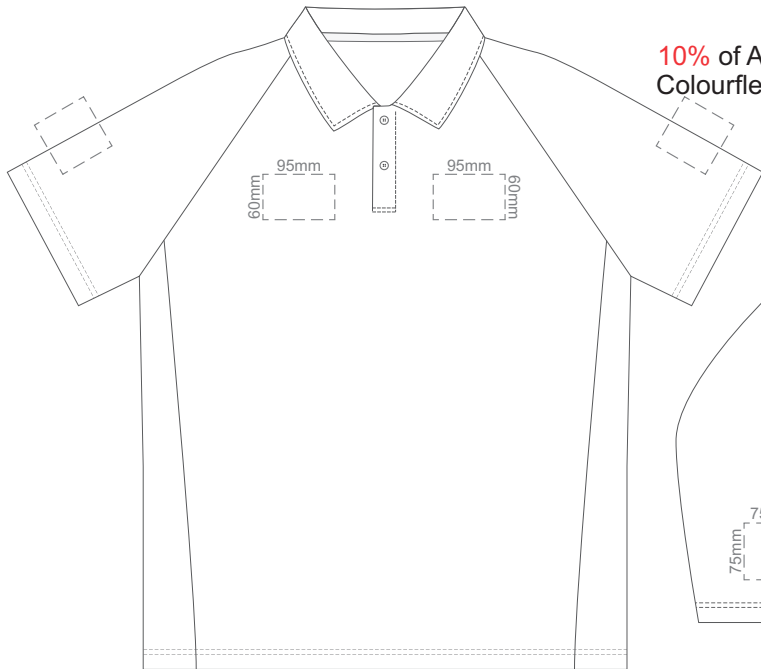

10% of Actual Size
Colourflex Transfer

FRONT ADULT 2XL