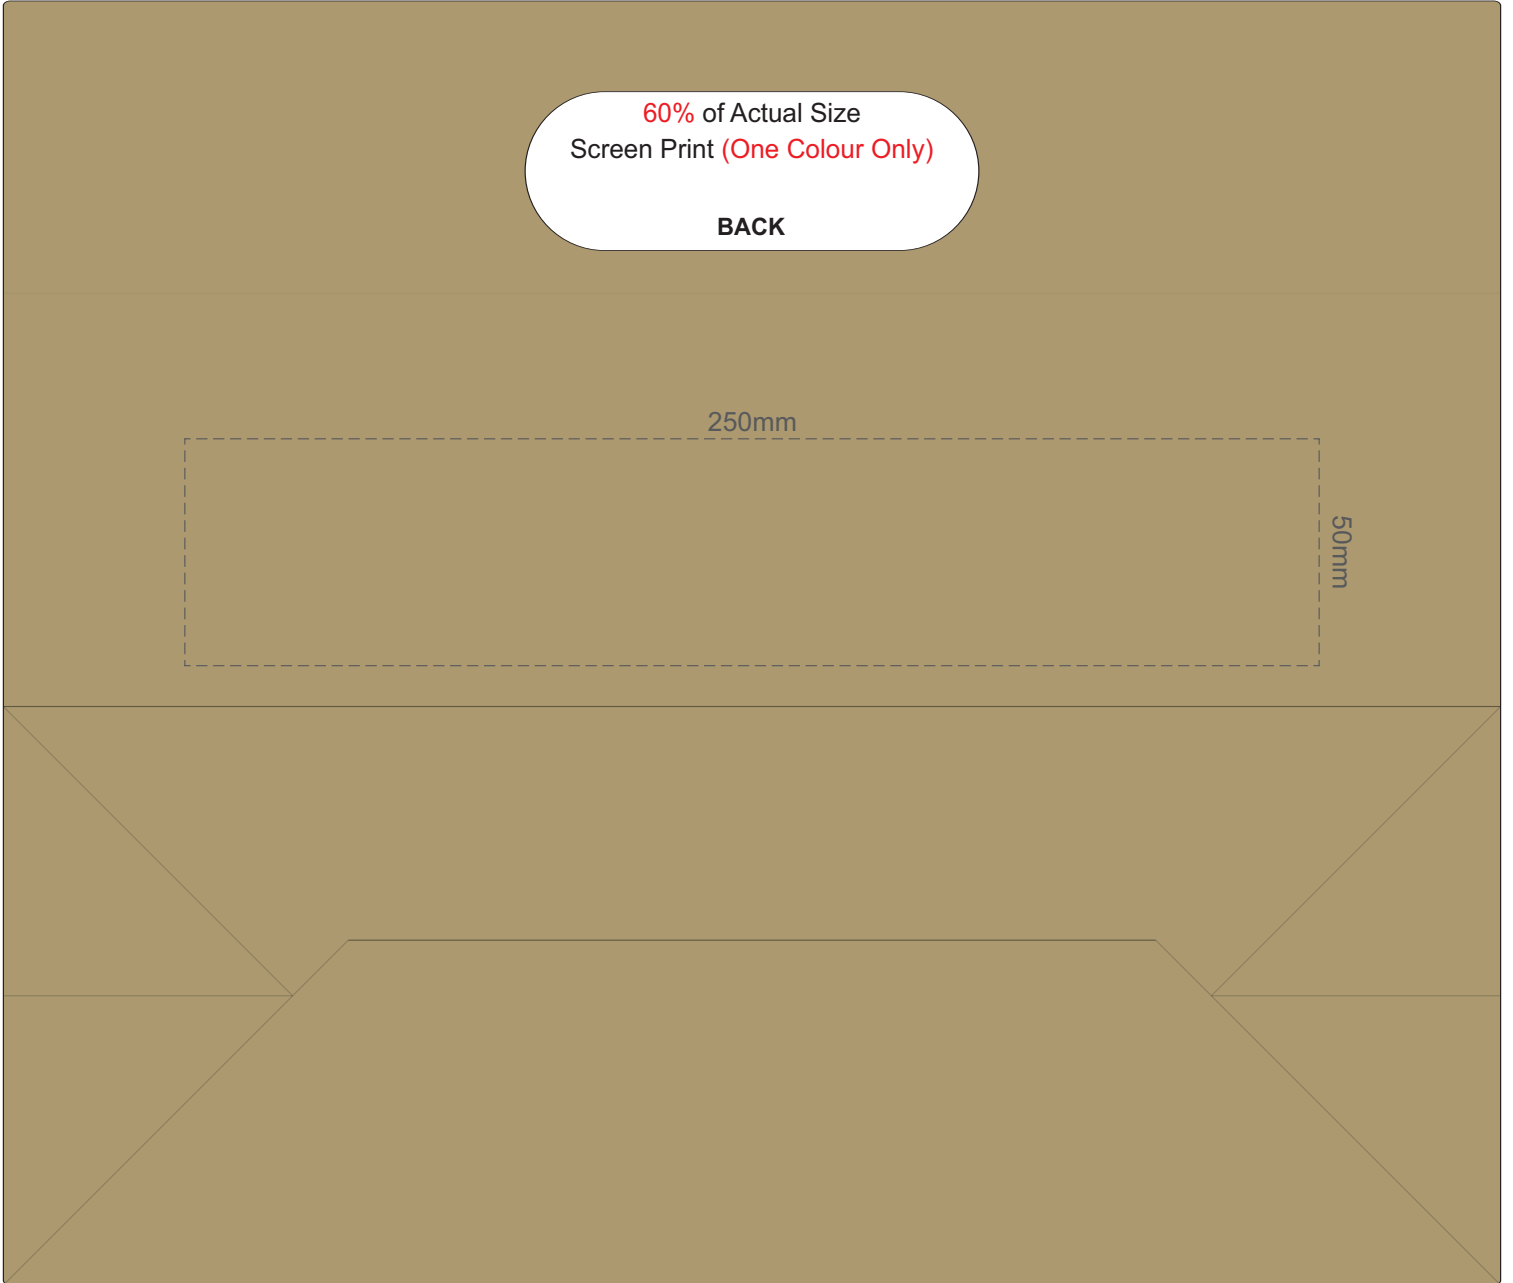

60% of Actual Size
Screen Print (One Colour Only)

FRONT

250mm

145mm

60% of Actual Size
Screen Print (One Colour Only)

BACK

250mm

50mm

60% of Actual Size
Digital Packaging Print

FRONT

250mm

145mm

Digital Packaging Print is only available on white and natural products because it is a CMYK print, **no white print** is available. The material of this item is an uncoated print media, this means the ink will absorb into the material and the print will inherit the matt finish of the material creating a more natural vintage look with lower colour intensity.