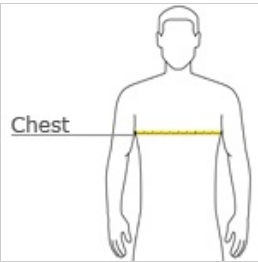

Authentic 100% Cotton T-Shirt. 5250

- 6-ounce, 100% ComfortSoft® cotton
- 99/1 cotton/poly (Ash)
- 60/40 cotton/poly (Charcoal Heather, Oxford Grey, Safety Green, Safety Orange)
- 90/10 cotton/poly (Light Steel)
- Tagless label
- Double-needle coverseamed crew neck
- Lay-flat collar
- Shoulder-to-shoulder taping
- Double-needle sleeves and hem

front

back

CARE INSTRUCTIONS

Turn inside out. Machine wash cold. Dark colors separately. Only non-chlorine bleach when needed. Tumble dry low. Cool iron if needed exclusive of decoration.

HOW TO MEASURE

CHEST WIDTH

Measure under the arm and around the fullest part of the chest with arms down, keeping tape horizontal.

SIZE CHART

	S	M	L	XL	2XL	3XL	4XL	5XL
Chest	34-36	38-40	42-44	46-48	50-52	54-56	58-60	62-64

COLOR INFORMATION