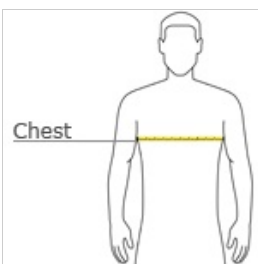

- 5.5-ounce, 50 cotton/50 poly
- DryBlend moisture-wicking properties
- Tearaway label
- Non-topstitched, classic width, rib collar
- Taped neck and shoulders

Please note: This product is transitioning from heat transfer labels to tearaway labels. Your order may contain a combination of both labels.

front

back

HOW TO MEASURE

CHEST WIDTH

Measure under the arm and around the fullest part of the chest with arms down, keeping tape horizontal.

SIZE CHART

	S	M	L	XL	2XL	3XL	4XL	5XL
Chest	34-36	38-40	42-44	46-48	50-52	54-56	58-60	62-64