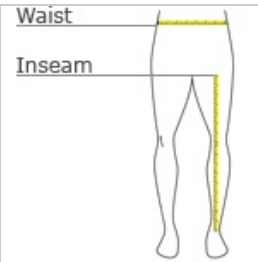

HOW TO MEASURE

WAIST

Measure around the smallest part of the natural waist.

INSEAM

Measure a similar style pant that fits well and is the desired length. Measure from the crotch seam to the hem.

SIZE CHART

	XS	S	M	L	XL	2XL
Waist	26-28	30-32	32-34	34-36	36-38	38-42

COLOR INFORMATION

Athletic Heather
PMS COOL GREY
5UP

Black
PMS Black C

Dark Grey Heather
PMS 7540CP

Heather Navy
PMS 296UP