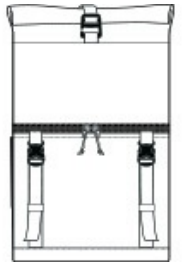

PORT AUTHORITY.

Port Authority® 18-Can Backpack Cooler BG501

This is a cooler that packs everything for an adventure and so much more! Whether you're camping or going on a picnic, this unique backpack has the capacity for 18 cans in the bottom cooler compartment and dry storage space in the upper roll-top compartment. A front slip pocket and buckles add additional storage and carrying options.

- 600 denier polyester canvas
- Heat-sealed, w ater-resistant PEVA lining in bottom cooler storage
- Dry storage top compartment w ith roll-top construction
- Side mesh pocket
- Adjustable slide sternum strap
- Padded air mesh shoulder straps
- Padded back panel
- Front slip pocket on bottom cooler compartment
- Exterior dual-strap buckles for extra storage
- Dimensions: 16"h x 11.5"w x 7"d; Approx. 1,288 cubic inches

Note: Bags not intended for use by children 12 and under.

front

COLOR INFORMATION

Black
PMS NTR BLACK
C

Dark Charcoal/
Black
PMS 7540C