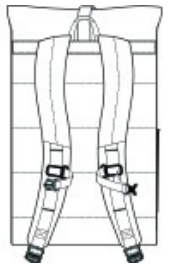

back

COLOR INFORMATION

Black
PMS NTR BLACK
C

Dark Charcoal/
Black
PMS 7540C