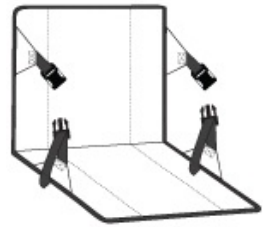

back

COLOR INFORMATION

Black
PMS NTR BLACK
C

Navy
PMS 533C

Red
PMS 193 C

Royal
PMS 7687C