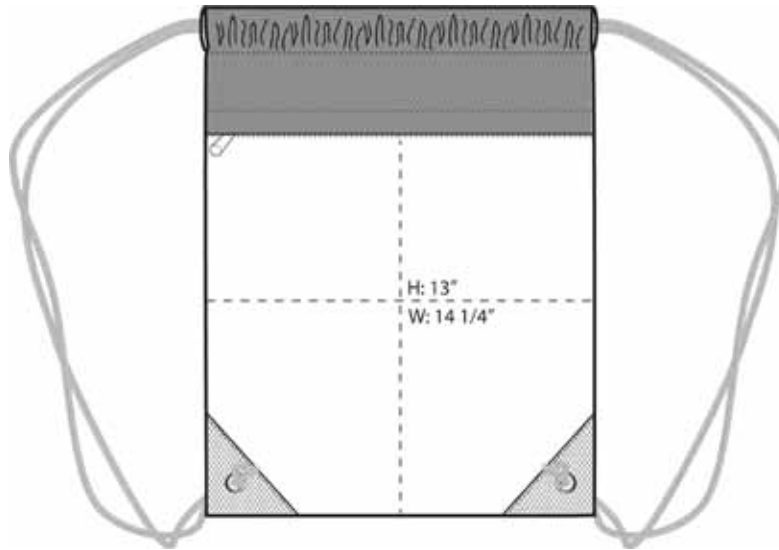

Port Authority® Improved Cinch Pack with Mesh Trim BG810

Just right for the beach or by the pool, this large cinch pack will easily hold shoes or a change of clothes.

- 100% polyester microfiber, 100% polyester air mesh
- Black drawcord
- Front zippered pocket
- Reinforced bottom grommets
- Dimensions: 18”h x 14.5”w

Note: Bags not intended for use by children 12 and under.

[Tips For Effectively Screen Printing Polyester Fabrics](#)

COLOR

Black
PMS NTR BLACK C

Bright Pink
PMS 493 C

Cactus
PMS 7741 C

Chili Red
PMS 201 C

Navy
PMS 276 C

Snorkel Blue
PMS 7686 C

Front View

Note: Best graphic placement should be per the embellisher/screen printer recommendations.