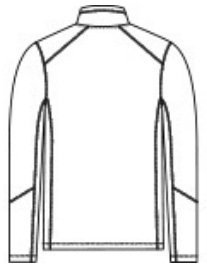

With a subtle heathered pattern, our Arc Sweater Fleece combines the comfort of a sweater with the unbeatable warmth of fleece. Works well on its own or as a multi-seasonal layer.

- 8.6-ounce, 100% polyester sweater fleece
- Anti-pill finish
- Molded center front zipper
- Reverse coil zippered hand pockets

\*\*

**CARE INSTRUCTIONS**

Machine Wash Cold Gentle Cycle With Like Colors. Only Non-Chlorine Bleach When Needed. Tumble Dry Low. Cool Iron If Necessary.

front

back

**HOW TO MEASURE**

**CHEST WIDTH**

Measure under the arm and around the fullest part of the chest with arms down, keeping tape horizontal.

**SIZE CHART**

	XS	S	M	L	XL	2XL	3XL	4XL
Chest	32-34	35-37	38-40	41-43	44-46	47-49	50-53	54-57

**COLOR INFORMATION**

Deep Black  
PMS BLACK C

Deep Smoke  
Heather  
PMS NO MATCH

Grey Smoke  
Heather  
PMS NO MATCH