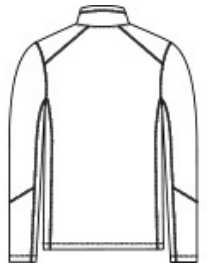

With a subtle heathered pattern, our Arc Sweater Fleece combines the comfort of a sweater with the unbeatable warmth of fleece. Works well on its own or as a multi-seasonal layer.

- 8.6-ounce, 100% polyester sweater fleece
- Anti-pill finish
- Molded center front zipper
- Reverse coil zippered hand pockets

**

CARE INSTRUCTIONS

Machine Wash Cold Gentle Cycle With Like Colors. Only Non-Chlorine Bleach When Needed. Tumble Dry Low. Cool Iron If Necessary.

front

back

HOW TO MEASURE

CHEST WIDTH

Measure under the arm and around the fullest part of the chest with arms down, keeping tape horizontal.