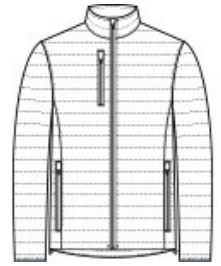

Staying warm while on the go has never been easier with our Packable Puffy Jackets. Thanks to a water-repellent fabric coating and finish, you'll remain comfortable no matter where your day takes you.

- 100% polyester shell and lining
- 2.4-ounce, 100% polyfill insulation
- Interior storm flap with chin guard
- Reverse coil zippers with rubber-wrapped zipper pulls
- Zippered chest pocket
- Front zippered pockets
- Elastic binding at cuffs
- Adjustable locking draw cord at hem
- Port Pocket® for decoration access
- Dyed-to-match draw string carrying pouch included

CARE INSTRUCTIONS

Machine wash cold with like colors. Do not bleach. Tumble dry low. Cool iron. Do not use fabric softener. Do not dry clean.

front