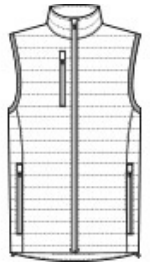

Staying warm while on the go has never been easier with our Packable Puffy Vests. Thanks to a water-repellent fabric coating and finish, you'll remain comfortable no matter where your day takes you.

- 100% polyester shell and lining
- 2.4-ounce, 100% polyfill insulation
- Interior storm flap with chin guard
- Reverse coil zippers
- Zippered chest pocket
- Front zippered pockets with rubber-wrapped zipper pulls
- Adjustable locking draw cord at hem
- Port Pocket™ for decoration access
- Dyed-to-match draw string carrying pouch included

**CARE INSTRUCTIONS**

Machine wash cold with like colors. Do not bleach. Tumble dry low. Cool iron. Do not use fabric softener. Do not dry clean.

front

back

**HOW TO MEASURE**

**CHEST WIDTH**

Measure under the arm and around the fullest part of the chest with arms down, keeping tape horizontal.

**SIZE CHART**

	XS	S	M	L	XL	2XL	3XL	4XL
Chest	32-34	35-37	38-40	41-43	44-46	47-49	50-53	54-57

**COLOR INFORMATION**

Cobalt Blue  
PMS 7687C

Deep Black  
PMS NTR BLACK  
C

Regatta Blue/  
River Blue Navy  
PMS 2380C