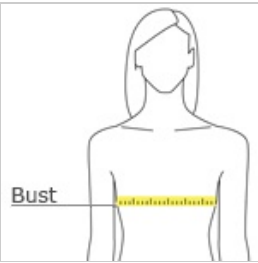

OGIO® Ladies Pivot Soft Shell. LOE721

WATER-RESISTANT
 HOOD PIVOTS FOR CLEARER PERIPHERAL VISION
 STRETCH
 REFLECTIVE DETAILS

- 100% poly interlock bonded to poly interlock with a laminated film insert for water resistance
- 3,000MM fabric waterproof rating
- 3,000G/M2 fabric breathability rating
- Articulated shaping for ease of movement
- Reflective OGIO heat transfer label for tag-free comfort
- Reflective O heat transfer at hood
- Zip-through cow l collar
- Reflective zippered back stash pocket
- Lower front zippered pockets
- Set-in sleeves with shaped cuffs and thumbholes for warmth
- Reflective stacked O heat transfers at sleeves
- Slight drop tail hem with reflective O heat transfer at back left hem

front

back

HOW TO MEASURE

BUST

Measure under the arm and around the fullest part of the bust with arms down, keeping tape horizontal.

SIZE CHART

	XS	S	M	L	XL	2XL	3XL	4XL
Size	2	4/6	8/10	12/14	16/18	20/22	24/26	28/30
Bust	32-34	35-36	37-38	39-41	42-44	45-47	48-51	52-55