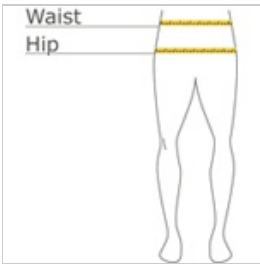

Ideal for warmups or cooldowns, the Circuit Jogger moves with you throughout your practice, game or day.

- 7.8-ounce, 78/22 poly/spandex
- Tear-away removable label
- Elastic waistband with draw cord
- Secure zippered hand pockets

CARE INSTRUCTIONS

Machine Wash Cold With Like Colors. Do Not Use Fabric Softener. Do Not Bleach. Tumble Dry Low. Remove Promptly. Cool Iron If Needed.

front

back

HOW TO MEASURE

WAIST

Measure around the smallest part of the natural waist.

HIPS

With feet together, measure around the fullest part of hips, keep tape horizontal.

SIZE CHART

	XS	S	M	L	XL	XXL	3XL	4XL
Size	2	4/6	8/10	12/14	16/18	20/22	24/26	28/30
Waist	24-26	27-28	29-30	31-33	34-36	37-39	40-43	44-47
Hip	34-36	37-38	39-40	41-43	44-46	47-49	50-53	54-57