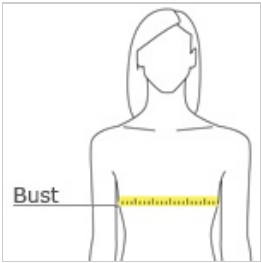

- 3.8-ounce, 100% polyester interlock with PosiCharge technology
- Self-fabric V-neck
- Removable tag for comfort and relabeling

Given the extreme heat required for sublimation, please consult with your decorator. It is highly recommended to sample test product by color before production.

CARE INSTRUCTIONS

Machine wash cold with like colors. Do not bleach. Do not use fabric softener. Tumble dry low. Remove promptly. Cool iron if needed. Do not dry clean.

front

back

HOW TO MEASURE

BUST

Measure under the arm and around the fullest part of the bust with arms down, keeping tape horizontal.

SIZE CHART

	XS	S	M	L	XL	XXL	3XL	4XL
Size	2	4/6	8/10	12/14	16/18	20/22	24/26	28/30
Bust	32-34	35-36	37-38	39-41	42-44	45-47	48-51	52-55

COLOR INFORMATION

Black
PMS NTR BLACK
C

Silver
PMS 429C

True Red
PMS 200C