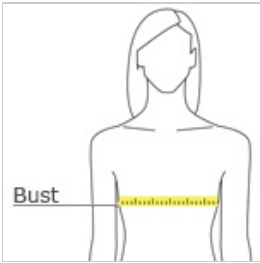

Sport-Tek® Ladies PosiCharge® Competitor™ Racerback Tank. LST356

A layerable, moisture-wicking must-have with PosiCharge technology to lock in color—all at a great value.

- 3.8-ounce, 100% polyester interlock with PosiCharge technology
- Removable tag for comfort and relabeling
- Self-fabric binding at neck and armholes

front

back

HOW TO MEASURE

BUST

Measure under the arm and around the fullest part of the bust with arms down, keeping tape horizontal.

SIZE CHART

	XS	S	M	L	XL	XXL	3XL	4XL
Size	2	4/6	8/10	12/14	16/18	20/22	24/26	28/30
Bust	32-34	35-36	37-38	39-41	42-44	45-47	48-51	52-55