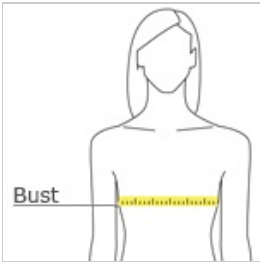

Our color-locking tank has a soft hand, wicks moisture, resists snags and combines colors and bindings at the neck and armholes.

- 4.1-ounce, 100% polyester jersey with PosiCharge technology (Electric Heather)
- 3.8-ounce, 100% polyester interlock with PosiCharge technology (trim)
- Removable tag for comfort and relabeling
- Curved drop tail hem

front

back

HOW TO MEASURE

BUST

Measure under the arm and around the fullest part of the bust with arms down, keeping tape horizontal.

SIZE CHART

	XS	S	M	L	XL	3XL	4XL
Size	2	4/6	8/10	12/14	16/18	24/26	28/30
Bust	32-34	35-36	37-38	39-41	42-44	48-51	52-55