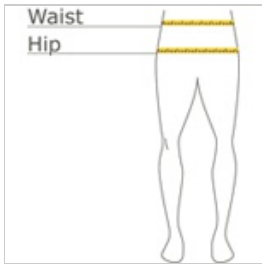

Ideal for training, track, volleyball or the gym, this moisture-wicking short has PosiCharge technology to lock in colors and logos.

- 8.3-ounce, 86/14 poly/spandex w ith PosiCharge technology
- Removable tag for comfort and relabeling
- Knit w aistband
- 3-inch inseam
- Compression fit

**CARE INSTRUCTIONS**

Machine Wash Cold With Like Colors. Do Not Use Fabric Softener. Do Not Bleach. Tumble Dry Low. Remove Promptly. Cool Iron If Needed.

front

back

**HOW TO MEASURE**

**WAIST**

Measure around the smallest part of the natural waist.

**HIPS**

With feet together, measure around the fullest part of hips, keep tape horizontal.

**SIZE CHART**

	XS	S	M	L	XL	XXL	3XL	4XL
Size	2	4/6	8/10	12/14	16/18	20/22	24/26	28/30
Waist	24-26	27-28	29-30	31-33	34-36	37-39	40-43	44-47
Hip	34-36	37-38	39-40	41-43	44-46	47-49	50-53	54-57