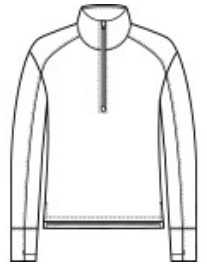

**SPORT-TEK**

**Sport-Tek<sup>®</sup> Ladies Sport-Wick<sup>®</sup> Flex Fleece 1/4-Zip. LST561**

Make your move in Sport-Wick Flex Fleece. Lightweight with stretch, this fleece has a cotton hand, wicks moisture and delivers trend-right style.

- 7.4-ounce, 70/25/5 poly/rayon/spandex
- Tear-away removable label
- Cadet collar
- Self-fabric cuffs and hem
- Thumbholes for warmth

**CARE INSTRUCTIONS**

Machine wash cold with like colors. Do not use fabric softener. Only non-chlorine bleach, when needed. Tumble dry low. Remove promptly. Cool iron, if necessary. Do not dry clean.

front

back

**HOW TO MEASURE**

**BUST**

Measure under the arm and around the fullest part of the bust with arms down, keeping tape horizontal.

**SIZE CHART**

	XS	S	M	L	XL	XXL	3XL	4XL
Size	2	4/6	8/10	12/14	16/18	20/22	24/26	28/30
Bust	32-34	35-36	37-38	39-41	42-44	45-47	48-51	52-55