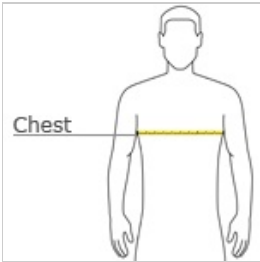

Cozy sweats in our core weight.

- 7.8-ounce, 50/50 cotton/poly fleece
- Air jet yarn for softness

Due to the nature of 50/50 cotton/polyester neon fabrics, special care must be taken throughout the printing process.

**CARE INSTRUCTIONS**

Machine wash cold, inside out with like colors. Only non-chlorine bleach, when needed. Tumble dry low. Do not iron.

front

back

**HOW TO MEASURE**

**CHEST WIDTH**

Measure under the arm and around the fullest part of the chest with arms down, keeping tape horizontal.

**SIZE CHART**

|       | S     | M     | L     | XL    | 2XL   | 3XL   | 4XL   |
|-------|-------|-------|-------|-------|-------|-------|-------|
| Chest | 35-37 | 38-40 | 41-43 | 44-46 | 47-49 | 50-53 | 54-57 |