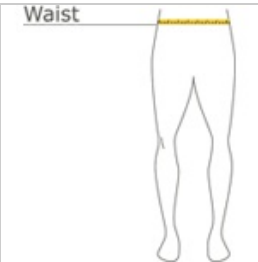

Cozy sweats in our core weight.

- 7.8-ounce, 50/50 cotton/poly fleece
- Air jet yarn for softness
- Elastic waistband
- No draw cord
- Elastic bottom cuffs

CARE INSTRUCTIONS

Machine wash cold, inside out, with like colors. Only non-chlorine bleach when needed. Tumble dry medium. Medium-hot iron. Do not iron decoration.

front

back

HOW TO MEASURE

WAIST

Measure around the smallest part of the natural waist.

SIZE CHART

	XS	S	M	L	XL
Waist	24-26	26-28	28-30	30-32	32-34
Size	4	6/8	10/12	14/16	18/20

COLOR INFORMATION