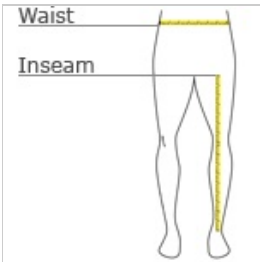

Our fully seam-sealed, w aterproof pant coordinates w ith the Torrent Waterproof Jacket for head-to-toe w eather protection. Folds into a convenient carry pouch for easy, compact storage.

- 100% polyester
- 100% polyester mesh to the knee
- 5000MM fabric w aterproof rating
- 1000G/M2 fabric breathability rating
- Elastic w aistband w ith draw cord
- Hook and loop gussets at low er legs for easy on/off
- Draw string carry pouch included

front

back

HOW TO MEASURE

WAIST

Measure around the smallest part of the natural w aist.

INSEAM

Measure a similar style pant that fits w ell and is the desired length. Measure from the crotch seam to the hem.

SIZE CHART

	XS	S	M	L	XL	2XL	3XL	4XL
Waist	26-28	29-31	32-34	35-37	38-40	41-43	44-47	48-51
Inseam	30	31	32	32	33	33 1/2	34	34 1/2

COLOR INFORMATION

Black
PMS NTR BLACK
C