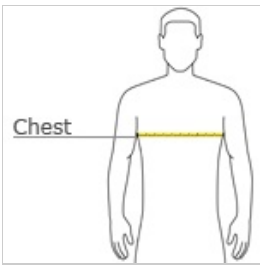

- 3.8-ounce, 100% polyester interlock with PosiCharge technology
- Removable tag for comfort and relabeling
- Set-in sleeves

Given the extreme heat required for sublimation, please consult with your decorator. It is highly recommended to sample test product by color before production.

HOW TO MEASURE

CHEST WIDTH

Measure under the arm and around the fullest part of the chest with arms down, keeping tape horizontal.

SIZE CHART

	XS	S	M	L	XL	2XL	3XL	4XL
Chest	32-34	35-37	38-40	41-43	44-46	47-49	50-53	54-57