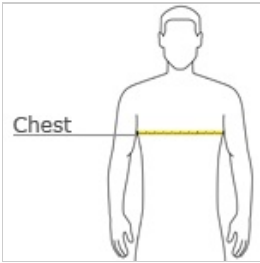

CARE INSTRUCTIONS

Machine wash cold with like colors. Do not bleach do not use softener. Tumble dry low. Remove promptly. Cool iron on reverse side if needed. Do not dry clean

front

back

HOW TO MEASURE

CHEST WIDTH

Measure under the arm and around the fullest part of the chest with arms down, keeping tape horizontal.

SIZE CHART

	XS	S	M	L	XL	2XL	3XL	4XL
Chest	32-34	35-37	38-40	41-43	44-46	47-49	50-53	54-57

COLOR INFORMATION