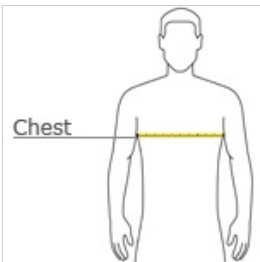

- 3.8-ounce, 100% polyester interlock with PosiCharge technology
- Removable tag for comfort and relabeling
- Set-in sleeves

Given the extreme heat required for sublimation, please consult with your decorator. It is highly recommended to sample test product by color before production.

HOW TO MEASURE

CHEST WIDTH

Measure under the arm and around the fullest part of the chest with arms down, keeping tape horizontal.

SIZE CHART

| | LT | XLT | 2XLT | 3XLT | 4XLT |
|-------|-------|-------|-------|-------|-------|
| Chest | 41-43 | 44-46 | 47-49 | 50-53 | 54-57 |