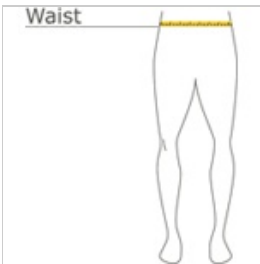

- 3.8-ounce, 100% polyester interlock with PosiCharge technology
- Removable tag for comfort and relabeling
- Elastic waistband
- No draw cord
- 9-inch inseam

If applying sublimation, special care must be taken throughout the process. Contact your decorator for more details.

HOW TO MEASURE

WAIST

Measure around the smallest part of the natural waist.

SIZE CHART

	XS	S	M	L	XL
Size	4	6/8	10/12	14/16	18/20
Waist	24-25	25-26	26-27	27-28	28-31

COLOR INFORMATION

Black
PMS NTR BLACK
C

Forest Green
PMS 553C