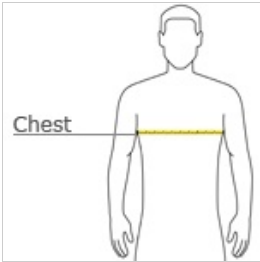

Sport-Tek® Youth PosiCharge® Mesh Reversible Sleeveless Tee. YT555

This reversible, moisture-wicking essential has piping on shoulders and side panels. PosiCharge technology keeps colors vibrant.

- 3.2-ounce, 100% polyester mesh with PosiCharge technology
- White mesh reverse with colored piping
- Rib knit neck
- Double-layer construction with open, individually hemmed layers for easy decoration

front

back

HOW TO MEASURE

CHEST WIDTH

Measure under the arm and around the fullest part of the chest with arms down, keeping tape horizontal.

SIZE CHART

	XS	S	M	L	XL
Size	4	6/8	10/12	14/16	18/20
Chest	25-26	26-28	28-30	30-32	32-35